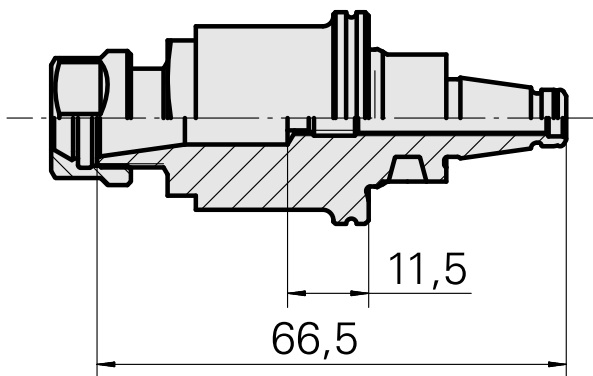

WFB 20-12 ER11

Technical data

TH accessories category

WFB 20-12

Mounting

ER11

Quick change inserts

collet mounting