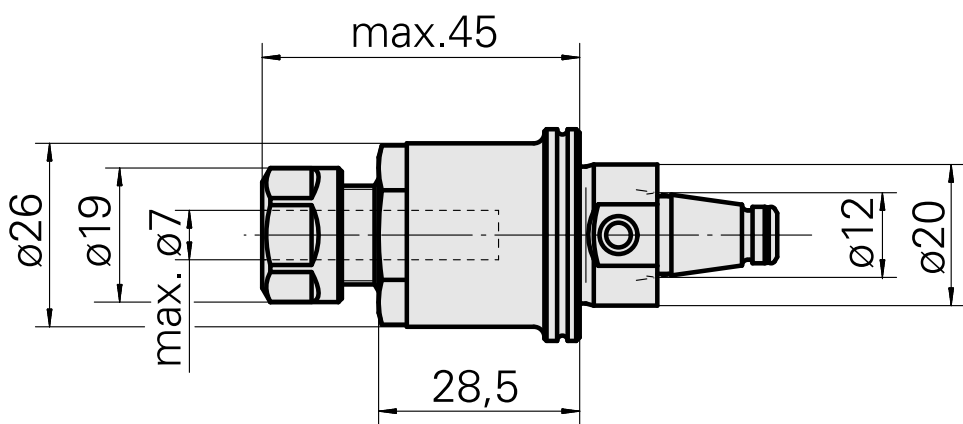

WFB 20-12 ER11

Technical data

TH accessories category

WFB 20-12

Mounting

ER11

Quick change inserts

collet mounting

Documents

No downloads available for this product

Accessories

Required for operation

[Spanner](#)

Product ID : 10969996

Previous product ID : 490219.0111

TH accessories category Tool	Mounting ER11	Collet type ER 11	Clamping nut type Female thread
Tools for Collet chucks Clamping nut wrench			

Optional accessories

Tool holder accessories

[Clamping nut](#)

Product ID : 10302707

Previous product ID : 322438

TH accessories category Clamping nut	Mounting ER11	Collet type ER 11	Clamping nut type Female thread
---	------------------	----------------------	------------------------------------