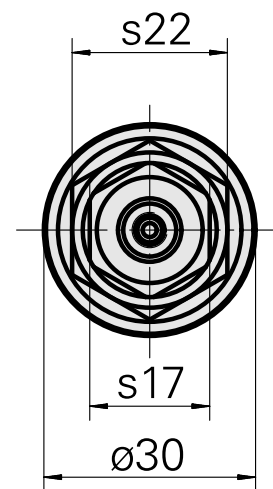

WFB 20-12 ER11

Technical data

TH accessories category

WFB 20-12

Mounting

ER11

Quick change inserts

collet mounting

Documents

No downloads available for this product

Accessories

Required for operation

[Spanner](#)

Product ID : 10969996

Previous product ID : 490219.0111

TH accessories category Tool	Mounting ER11	Collet type ER 11	Clamping nut type Female thread
Tools for Collet chucks Clamping nut wrench			