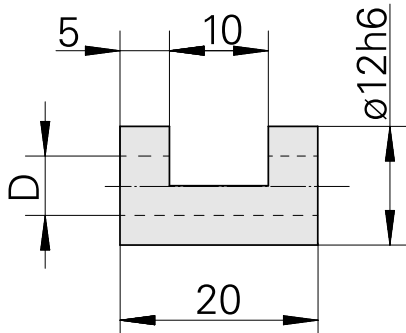

### Technical features

TH accessories category	Clamping sleeve
Mounting	D12
Tool mounting	5 mm

11044658  
993112.0500

**INDEX**

---