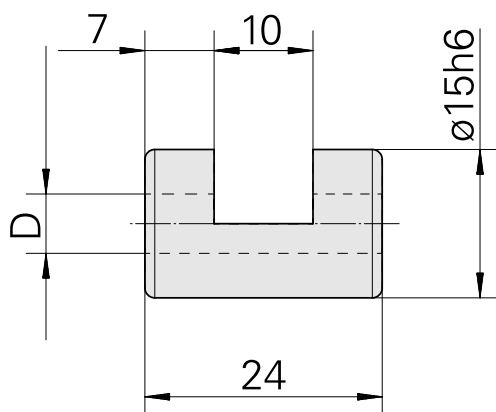

Clamping sleeve D15/ 6mm

Technical data

TH accessories category	Clamping sleeve
Mounting	D15
Tool mounting	6mm

11029825
993115.0600

INDEX

Documents

No downloads available for this product