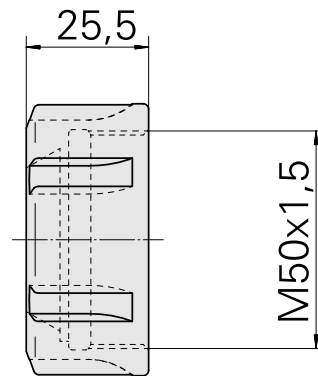

### Technical data

TH accessories category

Clamping nut

Mounting

ER40

Collet type

ER 40

Clamping nut type

Female thread

11029703  
901939.0401

**INDEX**

---