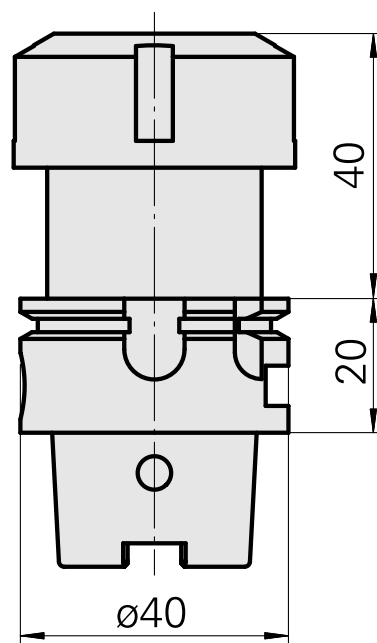

## Drilling tool holder HSK 40 A ER25

### Caratteristiche tecniche

Shank HSK	HSK 40
Form HSK	A
Mounting	ER25
Cooling	internal
Pressure	80 bar
X [mm]	60 (2.36")
INDEX TRAUB products	G160 • G200.2 • G220 • R200 • TNX65/42 • G220.3 • TNX220.3