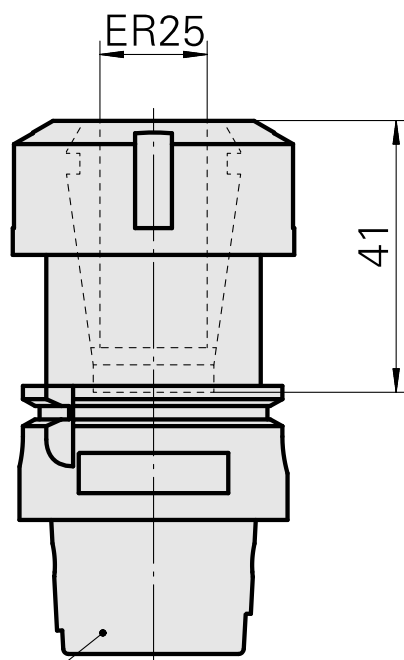

## Drilling tool holder HSK 40 A ER25

### Caratteristiche tecniche

Shank HSK	HSK 40
Form HSK	A
Mounting	ER25
Cooling	internal
Pressure	80 bar
X [mm]	60 (2.36")
INDEX TRAUB products	G160 • G200.2 • G220 • R200 • TNX65/42 • G220.3 • TNX220.3