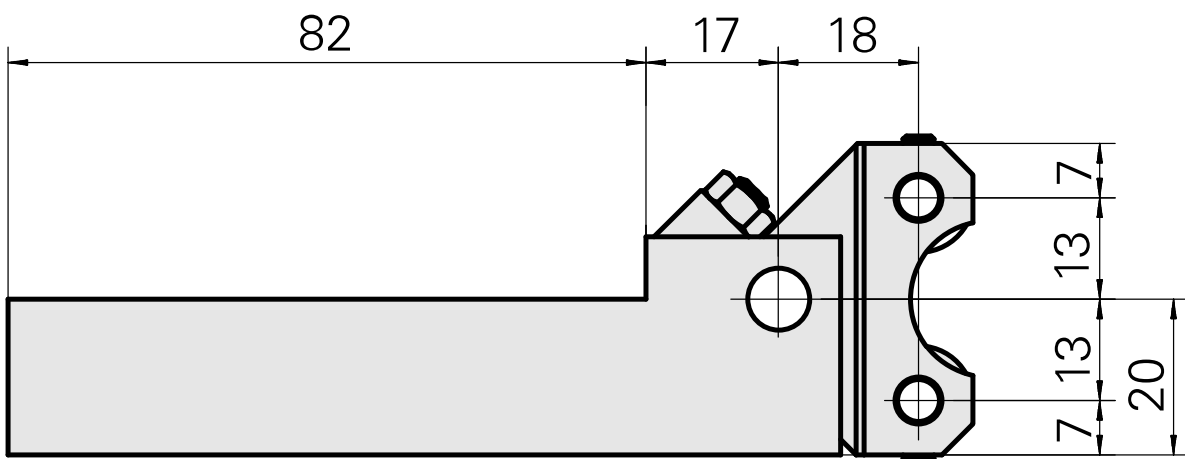

Insert, for 2 knurling wheels

Technical data

TH accessories category

Knurling tool holder

Mounting

Square 20x20

Documents

No downloads available for this product