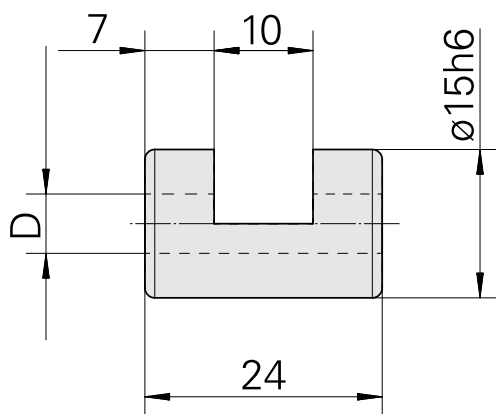

Clamping sleeve D15/ 4mm

Technical data

TH accessories category	Clamping sleeve
Mounting	D15
Tool mounting	4mm

Documents

No downloads available for this product