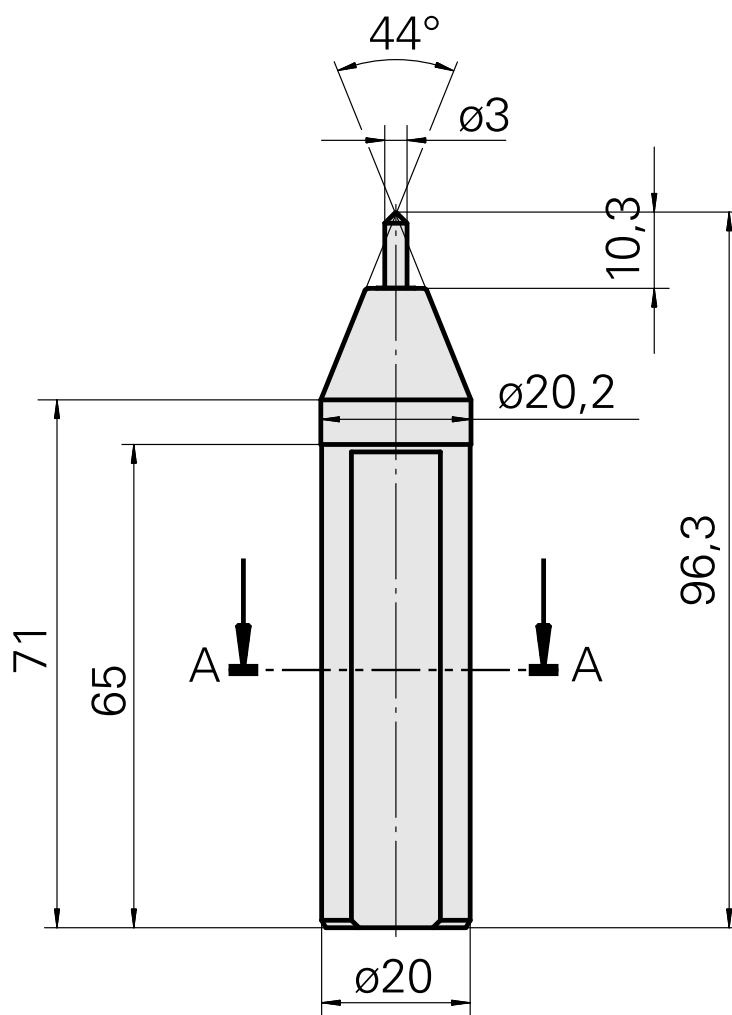

Marking tool, Tip angle/radius 90°/R1,0mm

Technical data

TH accessories category

Marking tool

Tool mounting

20mm

Note

Universal stylus for wide line thickness