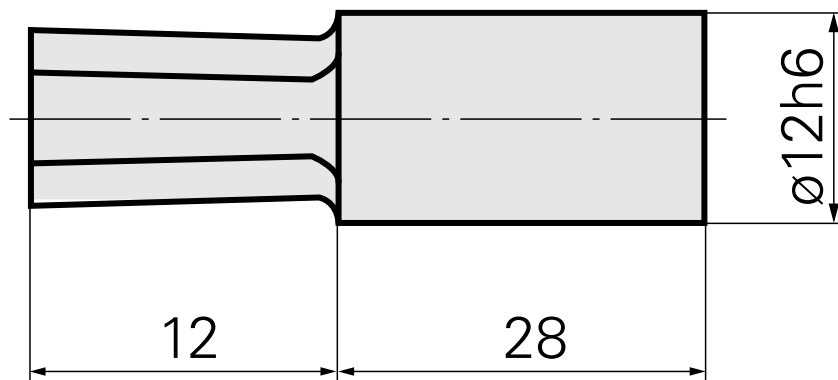

## Broach SW4 mm

### Technical data

TH accessories category	Broach
Mounting	SW4 mm
Tool mounting	12mm