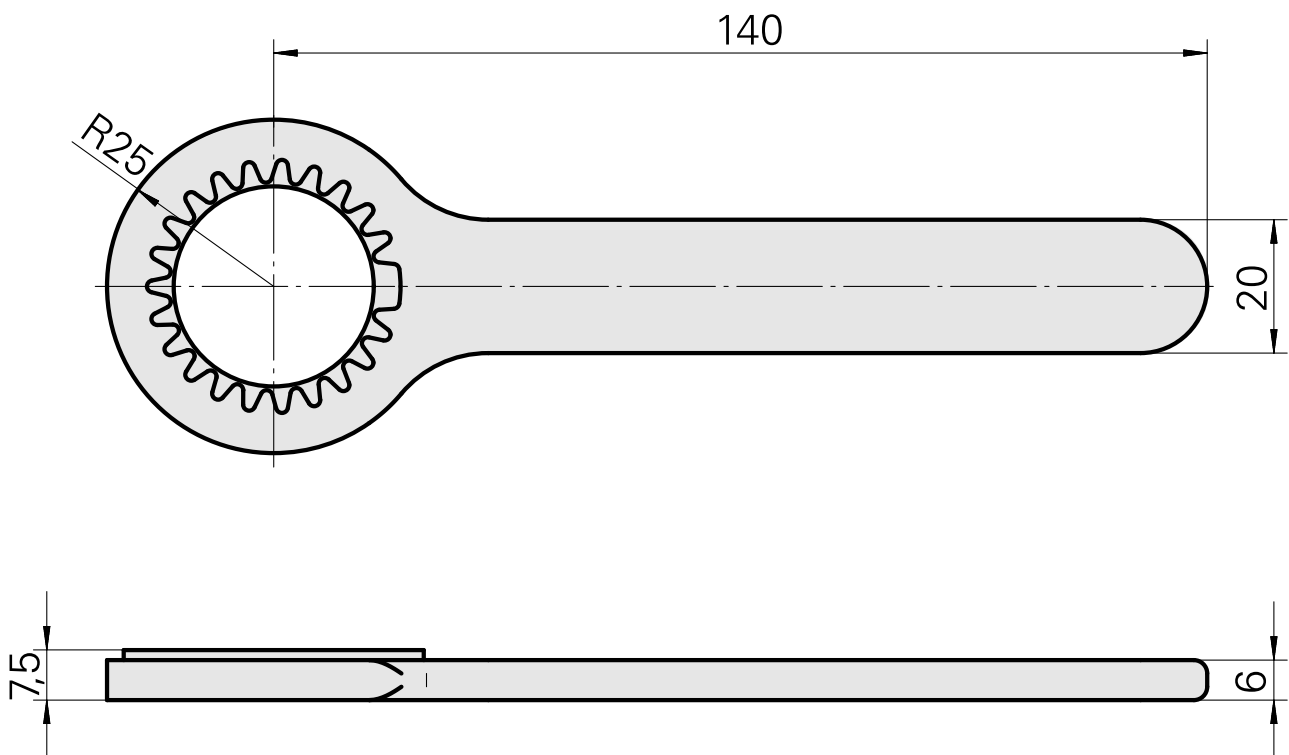

Spanner

Technical data

TH accessories category
Tools for Collet chucks

Tool
Wrench spur gear (23 teeth)

Documents

No downloads available for this product