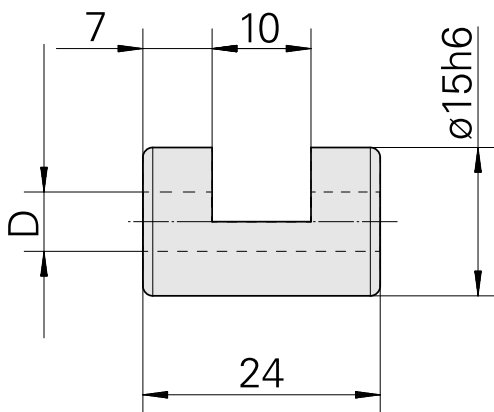

Clamping sleeve D15/ 7.5mm

Technical data

TH accessories category	Clamping sleeve
Mounting	D15
Tool mounting	7.5mm

10974729
993115.0750

INDEX

Documents

No downloads available for this product