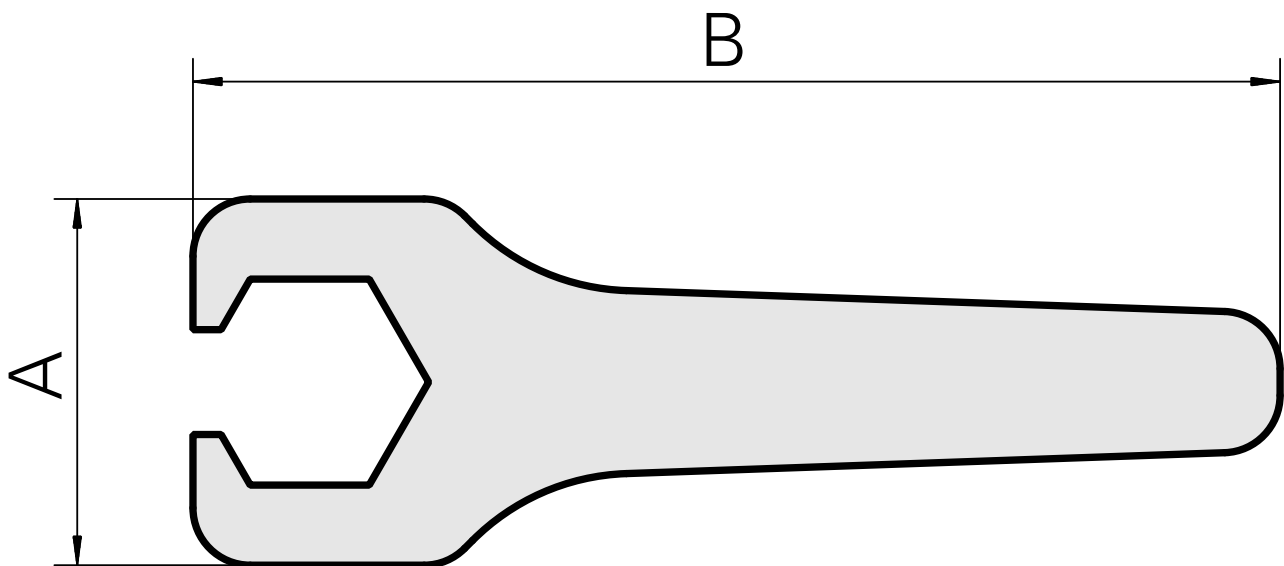

Spanner

Technical data

TH accessories category	Tool
Mounting	ER11
Collet type	ER 11
Clamping nut type	Female thread
Tools for Collet chucks	Clamping nut wrench

10969996
490219.0111

INDEX

Documents

No downloads available for this product