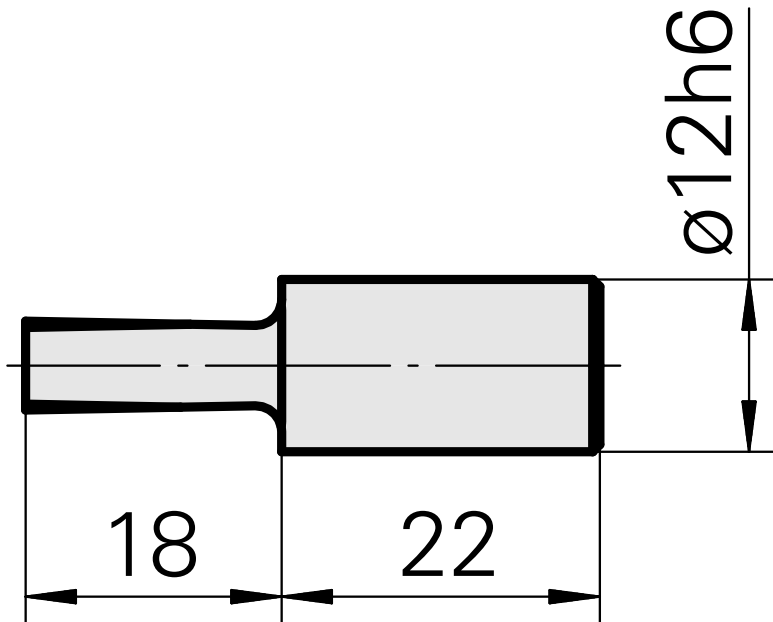

Broach Vkt. 12 mm

Technical data

TH accessories category	Broach
Mounting	Vkt.12 mm
Tool mounting	12mm

Documents

No downloads available for this product