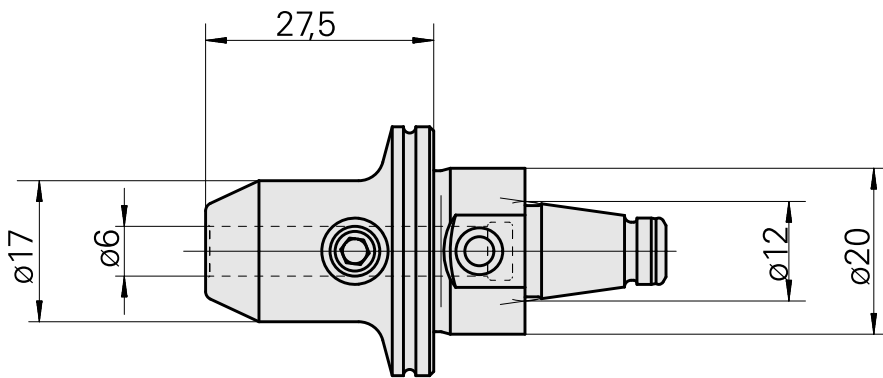

### Technical data

TH accessories category

WFB 20-12

Mounting

D6

Quick change inserts

Weldon mounting