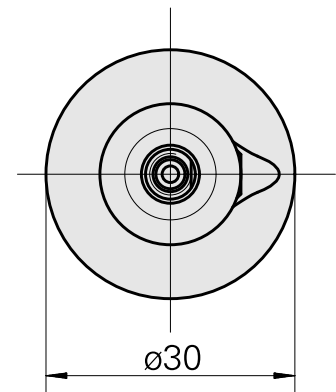

### Technical data

TH accessories category

WFB 20-12

Mounting

D6

Quick change inserts

Weldon mounting