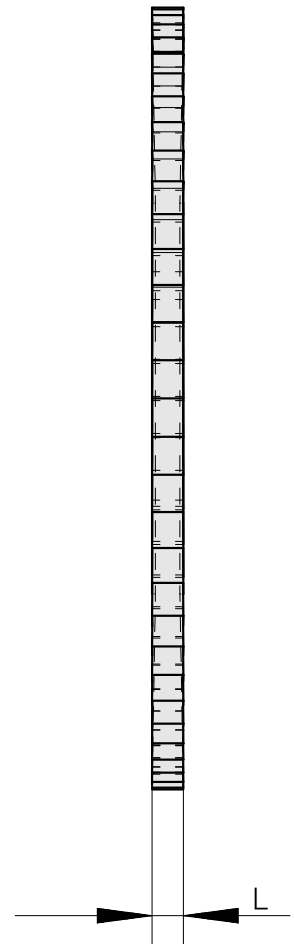

## Saw blade, circular saw blade width 1.6 mm (0.06")

### Technical data

TH accessories category

Circular saw blade d125

Tool mounting

22mm