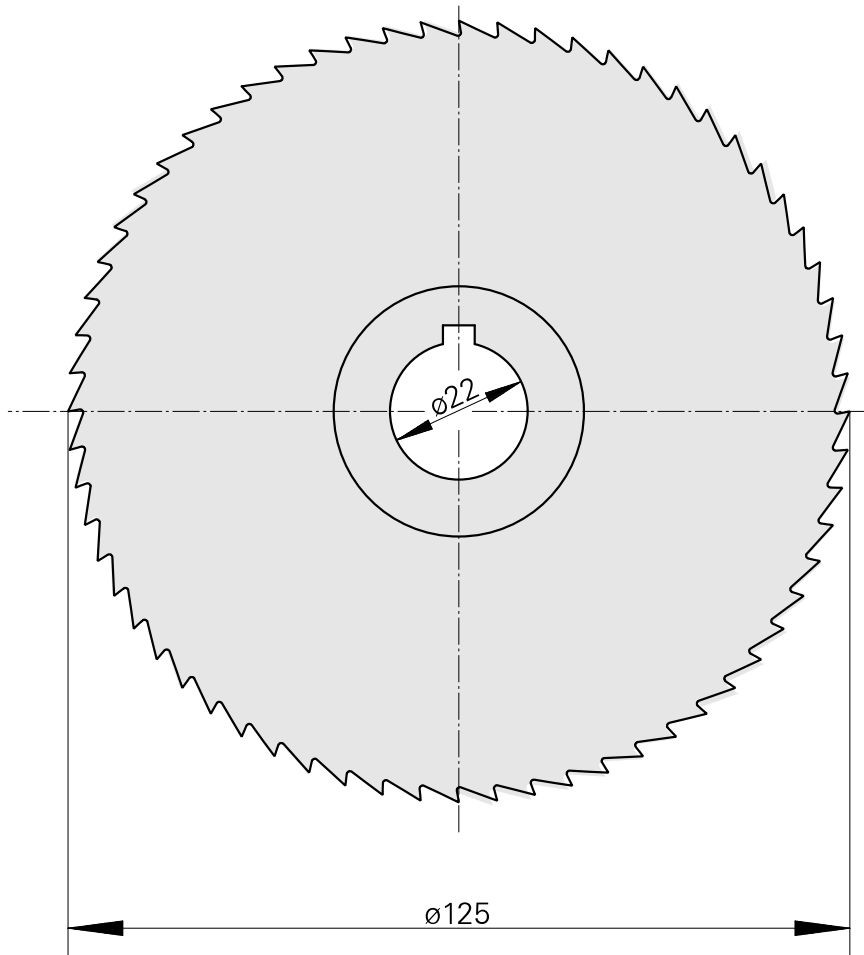

## Saw blade, circular saw blade width 1.6 mm (0.06")

### Technical data

TH accessories category

Circular saw blade d125

Tool mounting

22mm