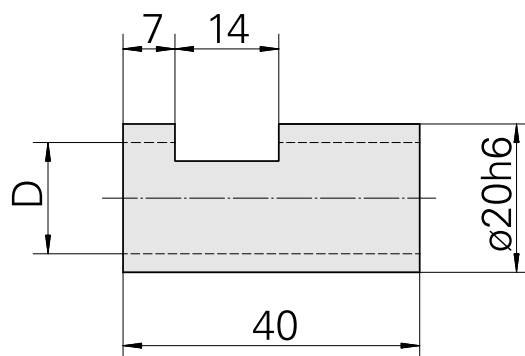

## Clamping sleeve D20/ 12mm

### Technical data

TH accessories category	Clamping sleeve
Mounting	D20
Tool mounting	12mm