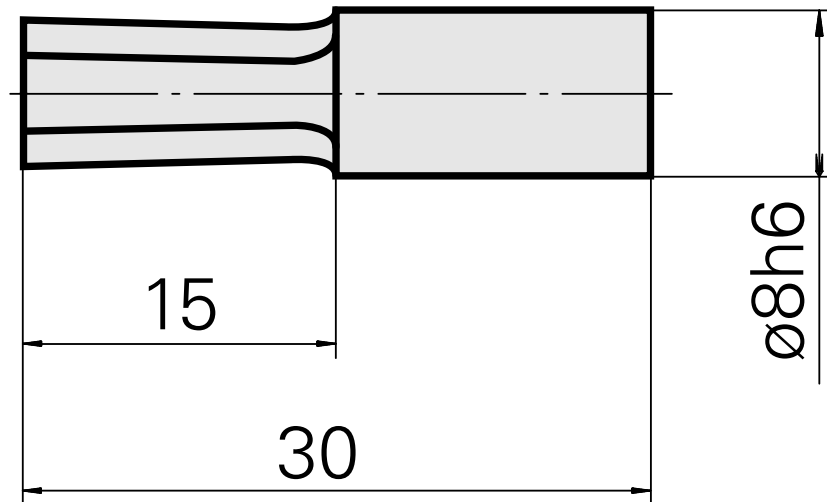

## Broach SW4 mm

### Technical data

TH accessories category

Broach

Mounting

SW4 mm

Tool mounting

8mm