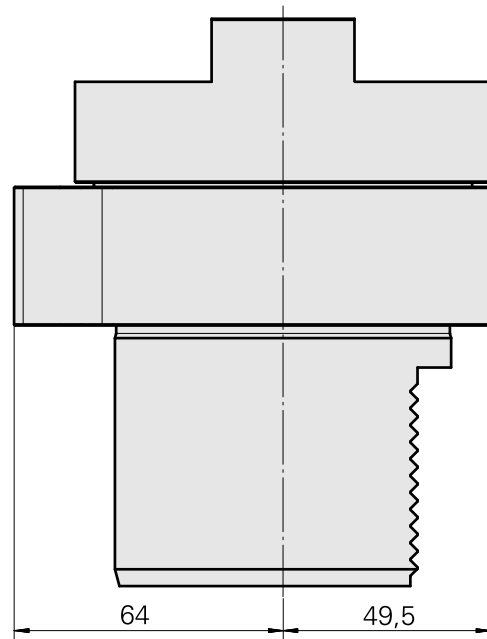

Presetting device D80/WFB20-12

Technical data

TH accessories category

Adapter for presetting units

Mounting

D80 for presetting devices

Tool mounting

WFB 20-12