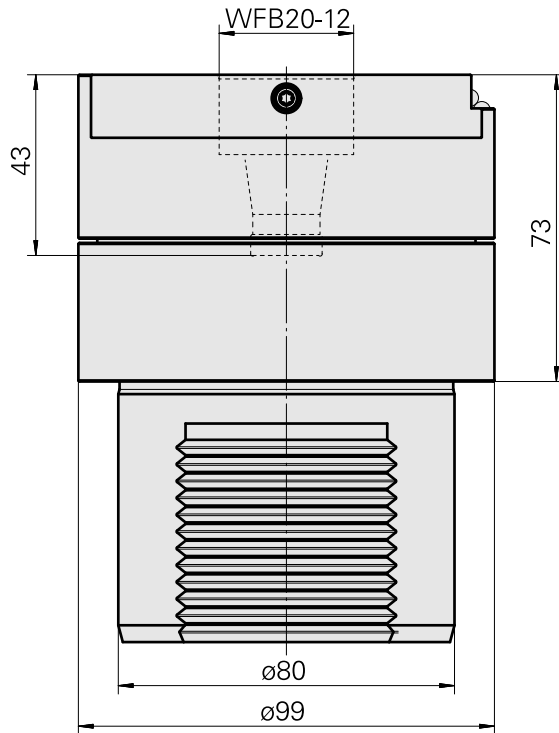

Adaptor

Technical features

TH accessories category

Adapter for presetting units

Mounting

D80 for presetting devices

Tool mounting

WFB 20-12