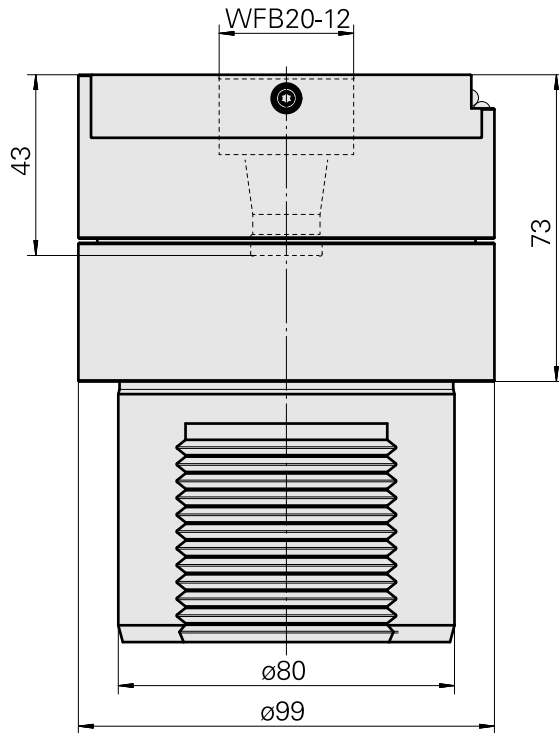

Presetting device D80/WFB20-12

Technical data

TH accessories category

Adapter for presetting units

Mounting

D80 for presetting devices

Tool mounting

WFB 20-12