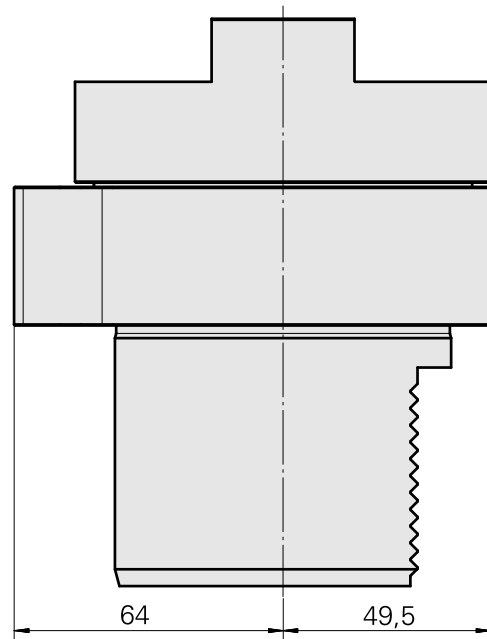

Adaptor

Technical features

TH accessories category

Adapter for presetting units

Mounting

D80 for presetting devices

Tool mounting

WFB 20-12