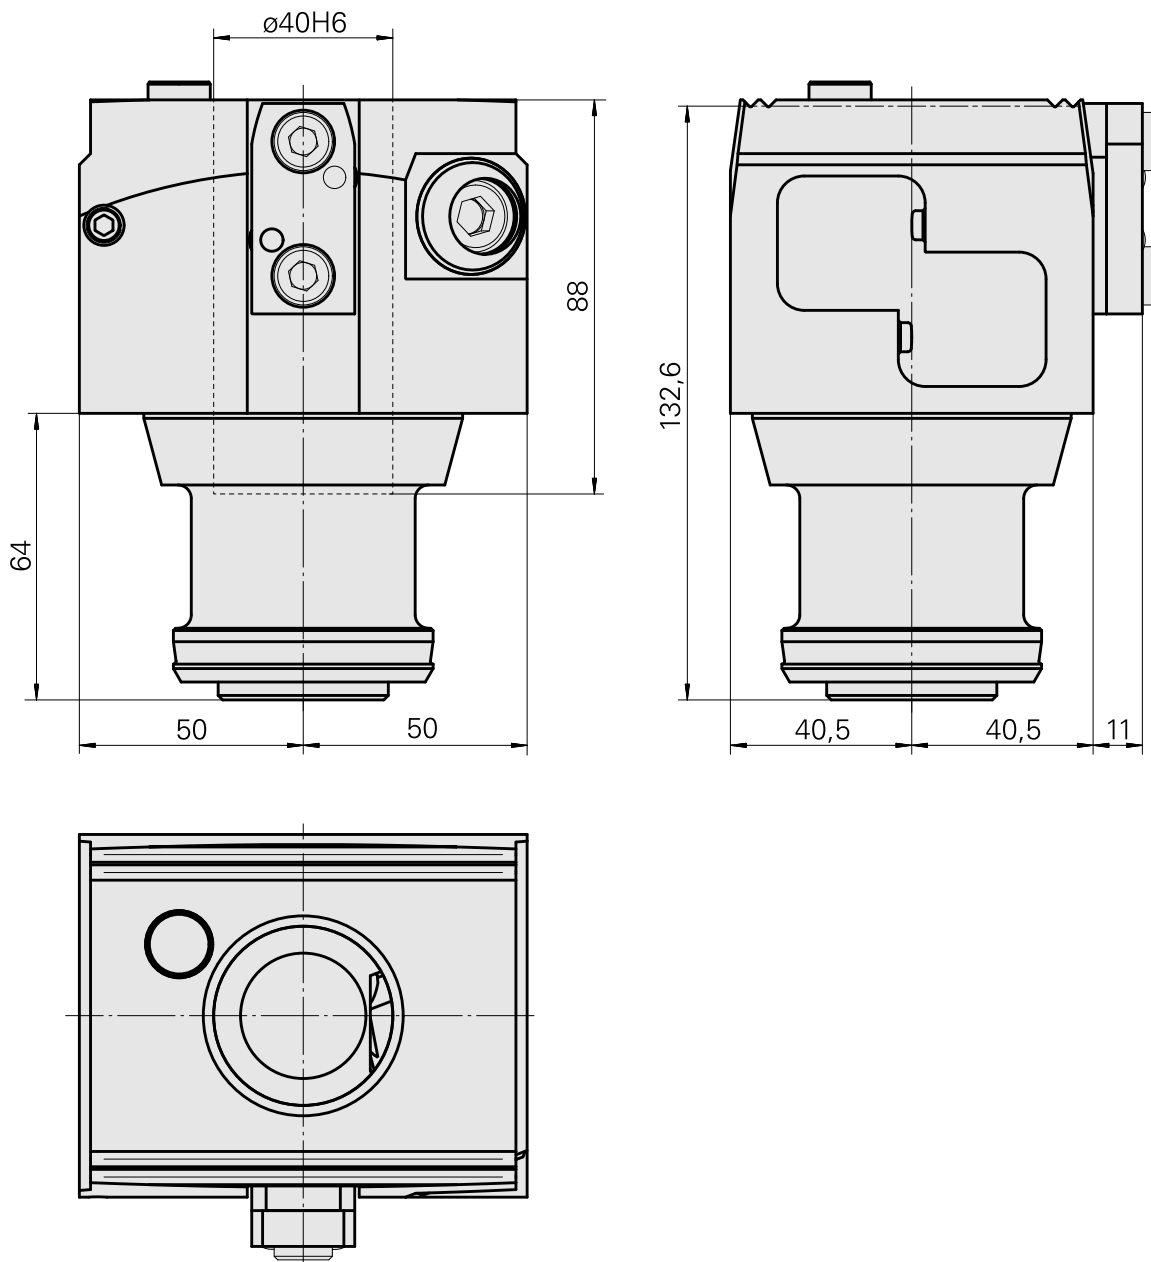

## Mount VDI40

### Technical data

TH accessories category

Adapter pre-adjustment block

Tool mounting

VDI 40