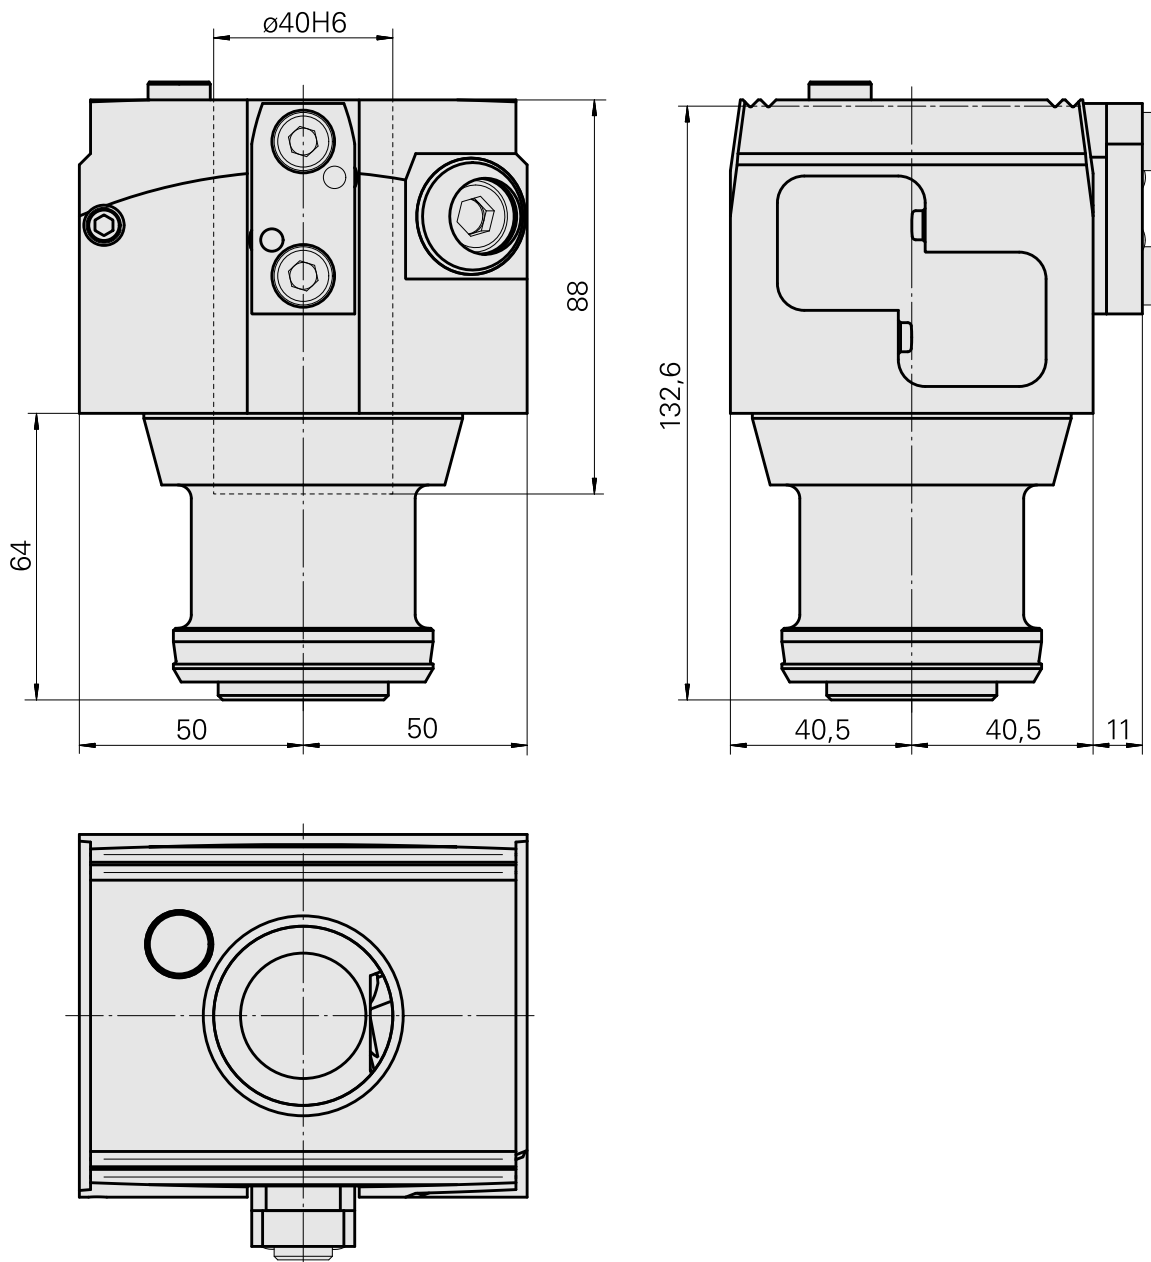

## Mount VDI40

### Technical features

TH accessories category

Adapter pre-adjustment block

Tool mounting

VDI 40