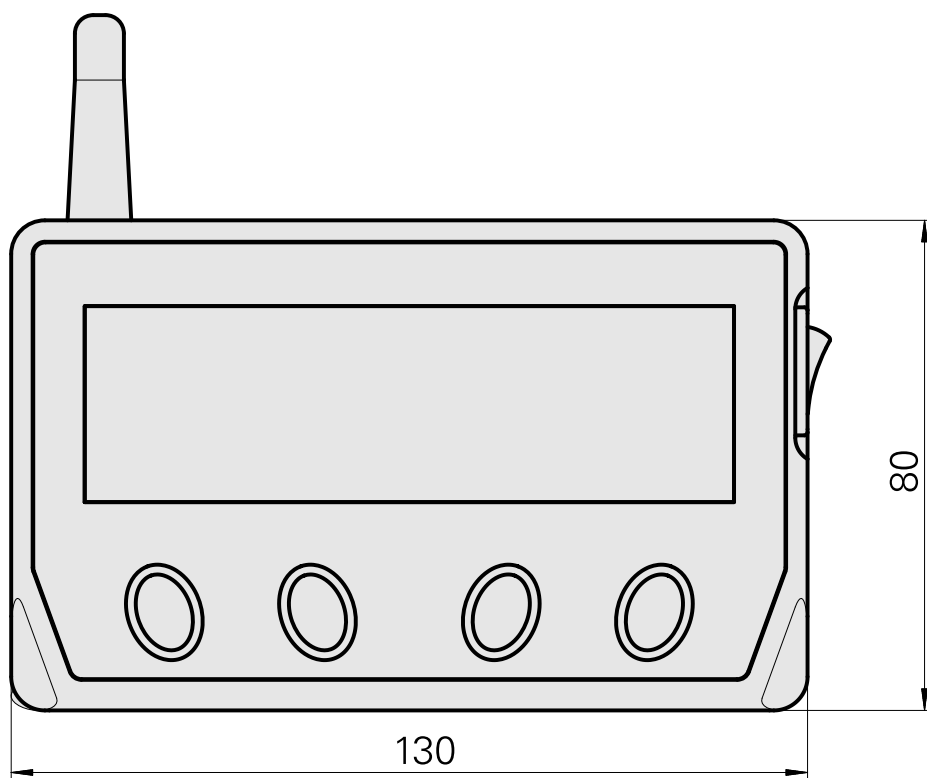

CRT screen, Display, external

Technical data

TH accessories category

Accessories for fluid spindle

Documents

No downloads available for this product