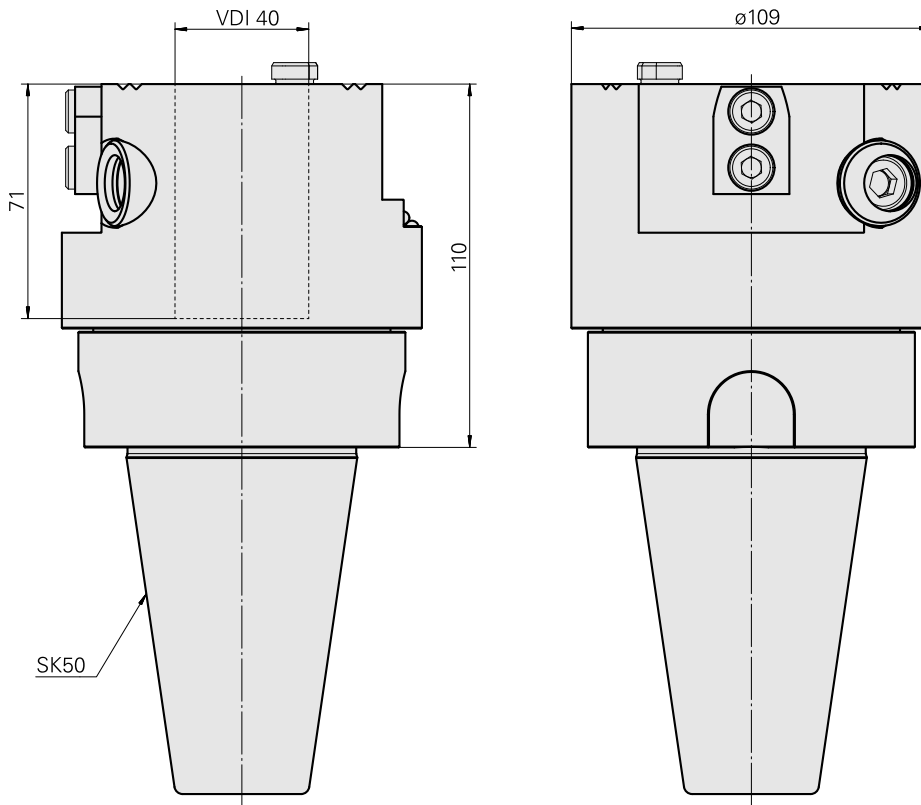

Adaptor

Technical features

TH accessories category

Adapter for presetting units

Mounting

SK50

Tool mounting

VDI 40