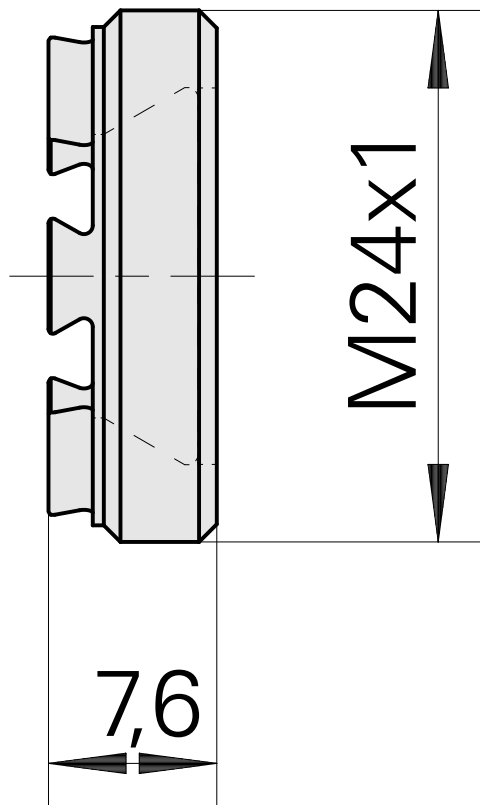

Clamping nut

Technical data

TH accessories category

Clamping nut

Mounting

ER16

Collet type

ER 16

Clamping nut type

Male thread

10911008
901939.5161

INDEX

Documents

No downloads available for this product