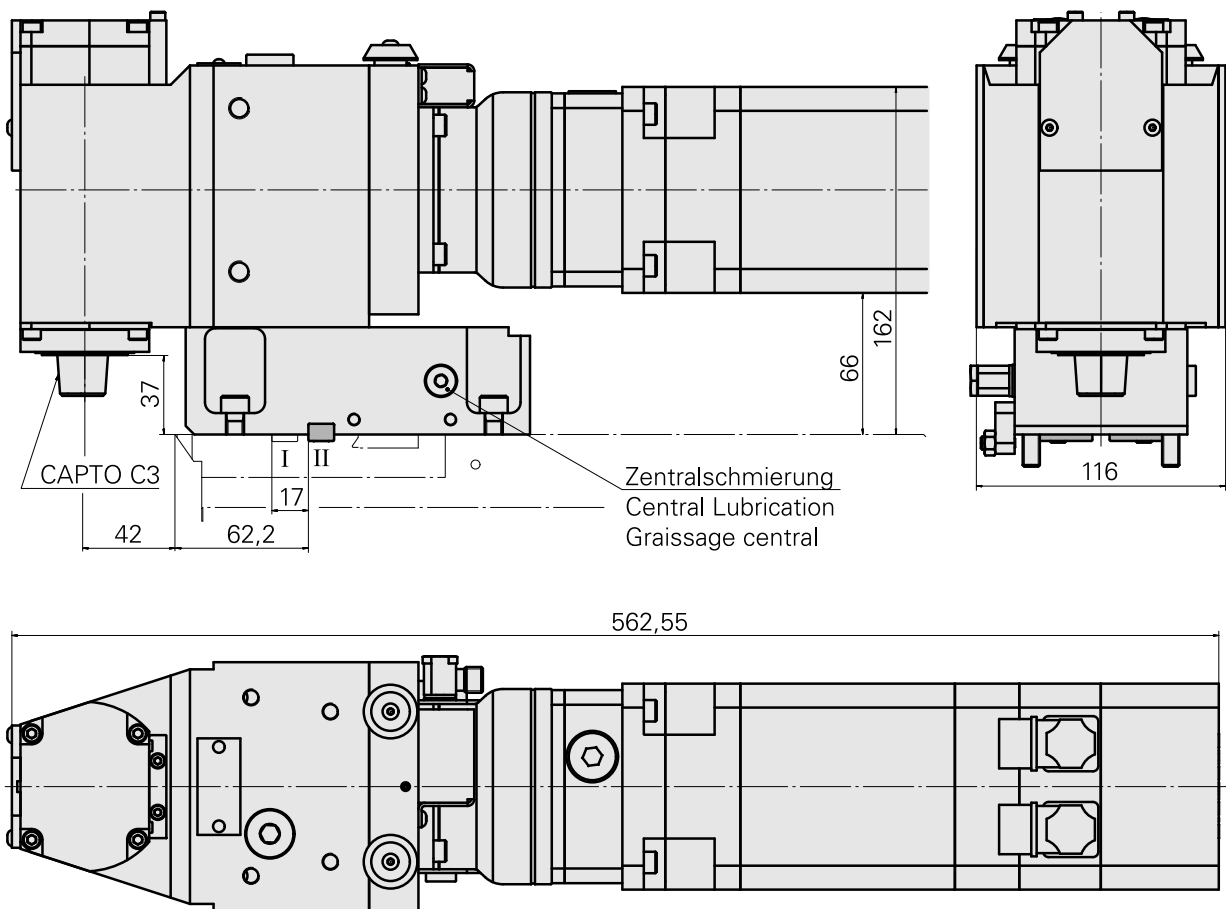

## Polygon turning unit MS52 5:1 INDEX CAPT

### Technical data

<b>Slide system MS</b>	MS52
<b>Drive</b>	Direct drive
<b>Fixation MS</b>	Splined key/pin
<b>Speed ratio</b>	5:1
<b>Mounting</b>	INDEX CAPTO C3
<b>X [mm]</b>	42 (1.65")
<b>Y [mm]</b>	–
<b>Z [mm]</b>	37 (1.46)
<b>INDEX TRAUB products</b>	MS52C • MS52-6.3

### Note

Can only be used on the cross slide! The unit must be connected to a central lubrication system! The machine must have a preparation for polygon turning! The unit may only be used in combination with any of the specified motors and the corresponding UNIT!  
Motor (AC), 3 Nm – 10973215 (Siemens 1FT6044-4AK71-4AG1) included.  
UNIT 151

### [Cable](#)

Product ID : 10147468

Previous product ID : 489904.2531

Electrical assemblies Electr. assembly lines	Length 5000 Millimeter	Cross-section 0.25 Square millimeter	Number of wires/poles (ST) 3 Piece
Current 4 Ampere	Voltage 24 Volt • 30 Volt	Voltage type DC=	Plug connection/type M8 • M12
YE - yellow	Protection class IP67	Shield no - unshielded	Insulating material PUR