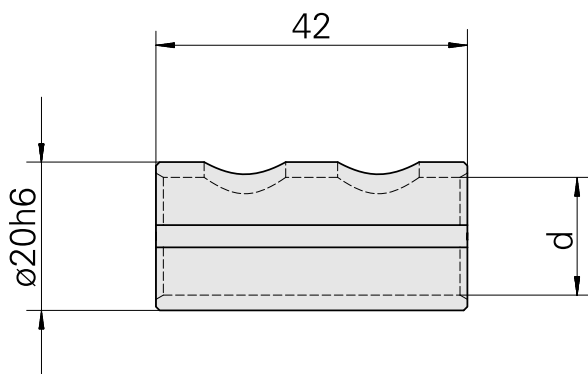

Mounting sleeve D20/ pre-machined

Technical data

TH accessories category	Mounting sleeve
Mounting	D20
Tool mounting	pre-machined

Documents

No downloads available for this product