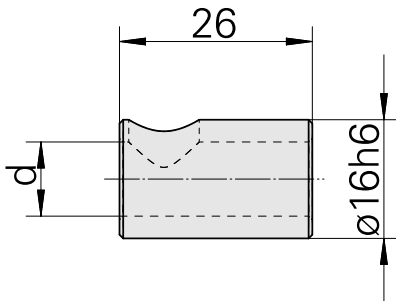

Clamping sleeve D16/ 6mm

Technical data

| | |
|-------------------------|-----------------|
| TH accessories category | Clamping sleeve |
| Mounting | D16 |
| Tool mounting | 6mm |

Documents

No downloads available for this product