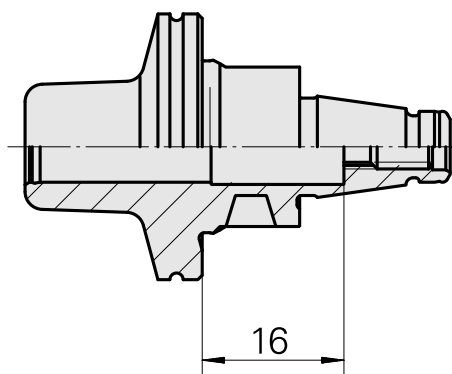

## WFB 20-12 Shrink-fit mounting D8, 2-piece type

### Technical data

TH accessories category

WFB 20-12

Mounting

Shrink-fit mounting D8

Quick change inserts

shrink-fit mounting