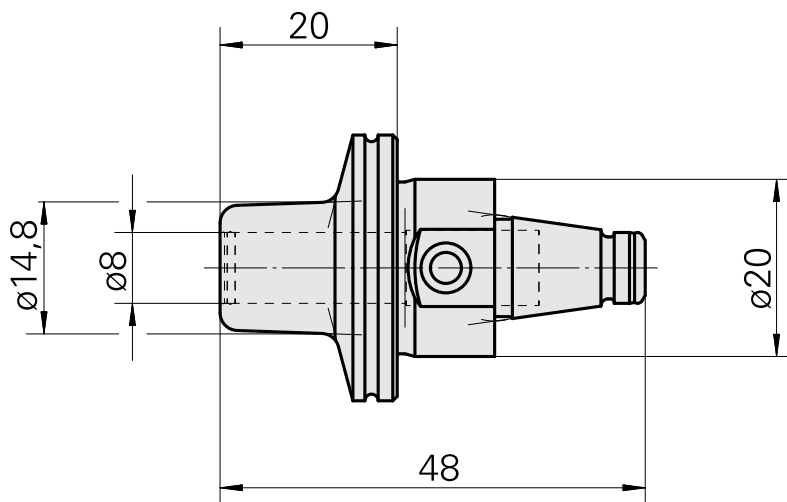

## WFB 20-12 Shrink-fit mounting D8, 2-piece type

### Technical data

TH accessories category

WFB 20-12

Mounting

Shrink-fit mounting D8

Quick change inserts

shrink-fit mounting

## **Accessories**

Optional accessories

**Other accessories**

[Adjusting screw M 5x10](#)

Product ID : 10674886

Previous product ID : 326793

---