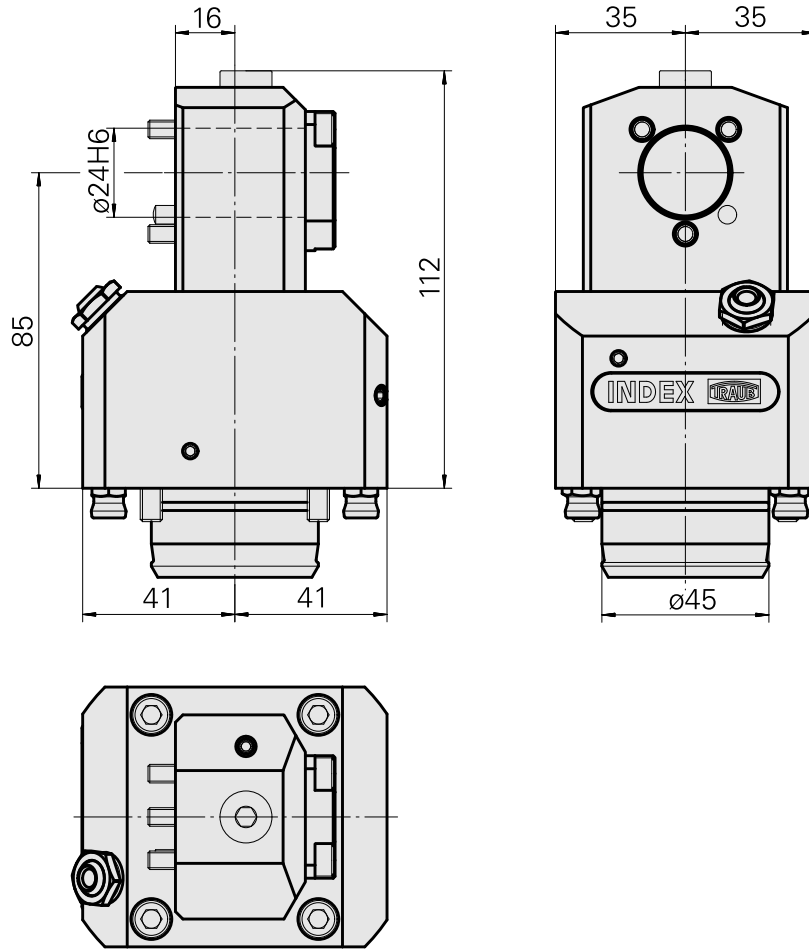

Basic holder KPS 45 D24 (0.94 ")

Technical data

Shank KPS	KPS 45
Drive	not live
Cooling	external and internal
Mounting	D24
Pressure	80 bar, internal 120 bar opt.
X [mm]	85 (3.35")
Y [mm]	–
Z [mm]	16 (0.63)
INDEX TRAUB products	TNL18 • TNL20 • TNL32-11 • TNL32 • TNL32-11 compact • TNL20-11 • TNL32 compact • TNK40.2-10 • TNL20.2 • TNK40.2

Note

Can not be used for machining on the main spindle!

Documents

No downloads available for this product

Accessories

Required for operation

[Coolant tube, L=100 mm \(3.93"\)](#)

Product ID : 10346684