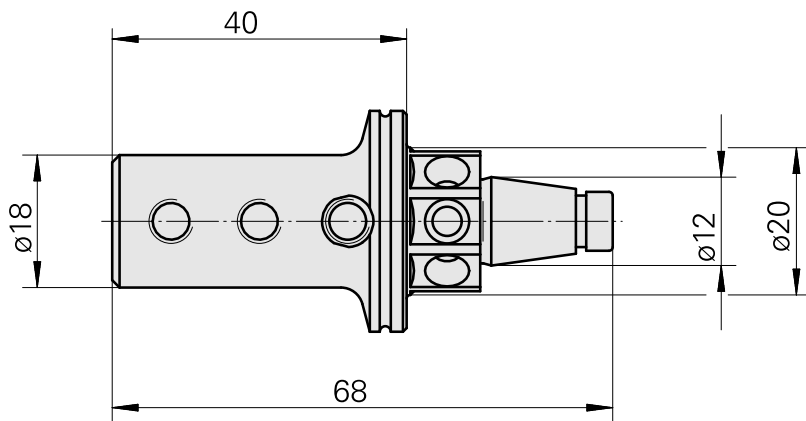

WFB 20-12 D6

Technical data

TH accessories category

WFB 20-12

Mounting

D6

Quick change inserts

Boring tool holder

Documents

No downloads available for this product

Accessories

Optional accessories

Other accessories

[Adjusting screw M 5x15](#)

Product ID : 10491071

Previous product ID : 326794

[Grub screw](#)

Product ID : 10518942

Previous product ID : 410156.0605
