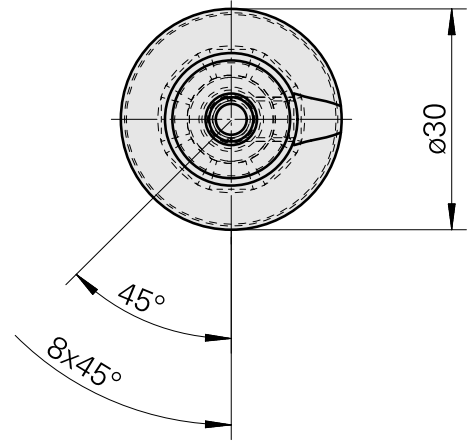

WFB 20-12 D6

Technical data

TH accessories category

WFB 20-12

Mounting

D6

Quick change inserts

Boring tool holder

Documents

No downloads available for this product

Accessories

Optional accessories

Other accessories

[Adjusting screw M 5x15](#)

Product ID : 10491071

Previous product ID : 326794

[Grub screw](#)

Product ID : 10518942

Previous product ID : 410156.0605
