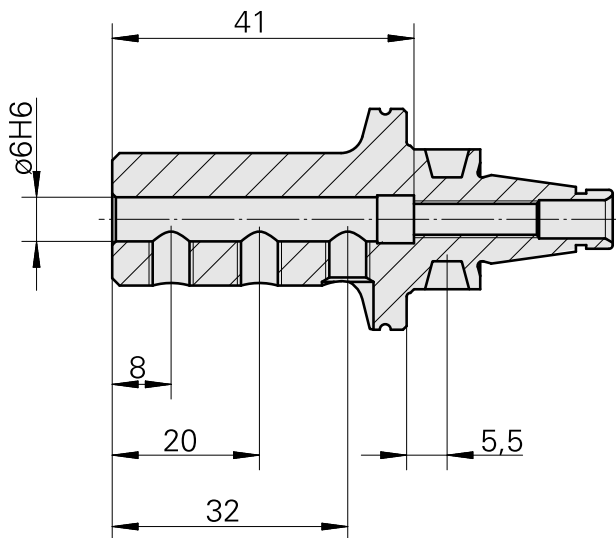

WFB 20-12 D6

Technical data

TH accessories category

WFB 20-12

Mounting

D6

Quick change inserts

Boring tool holder

Documents

No downloads available for this product

Accessories

Optional accessories

Other accessories

[Adjusting screw M 5x15](#)

Product ID : 10491071

Previous product ID : 326794

[Grub screw](#)

Product ID : 10518942

Previous product ID : 410156.0605
