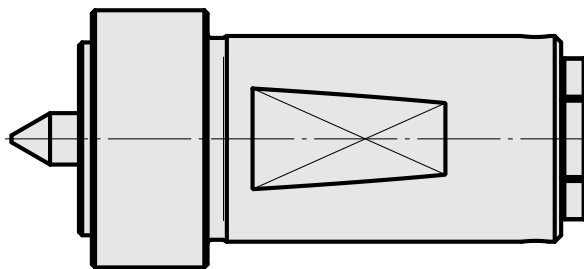

Center

Technical data

TH accessories category

Center

Mounting

D32

Documents

No downloads available for this product