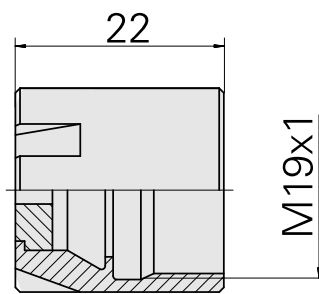

### Technical data

TH accessories category

Clamping nut

Mounting

ER16

Collet type

ER 16

Clamping nut type

Female thread diameter reduced

10888980  
W9990347

**INDEX**

---