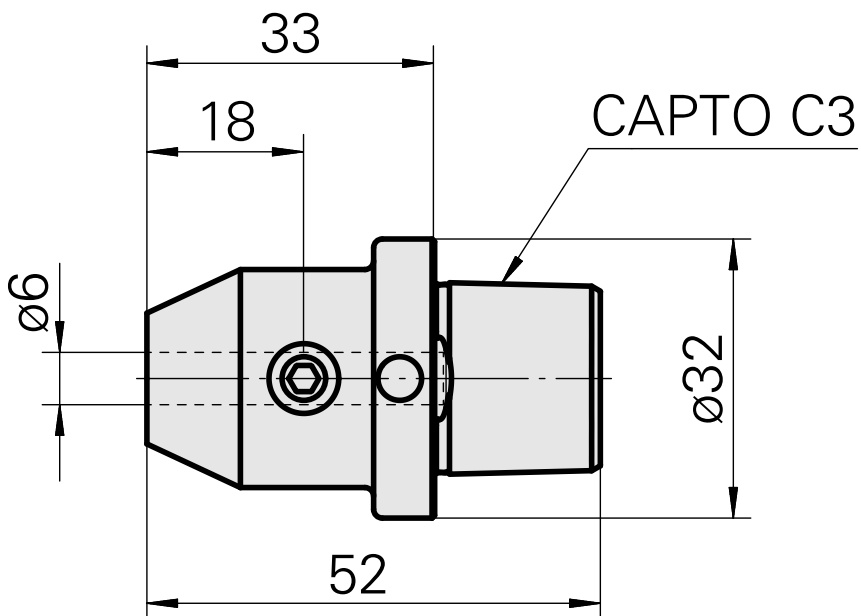

INDEX CAPTO C3 D6

Technical features

TH accessories category

INDEX CAPTO C3

Mounting

D6

Quick change inserts

Weldon mounting