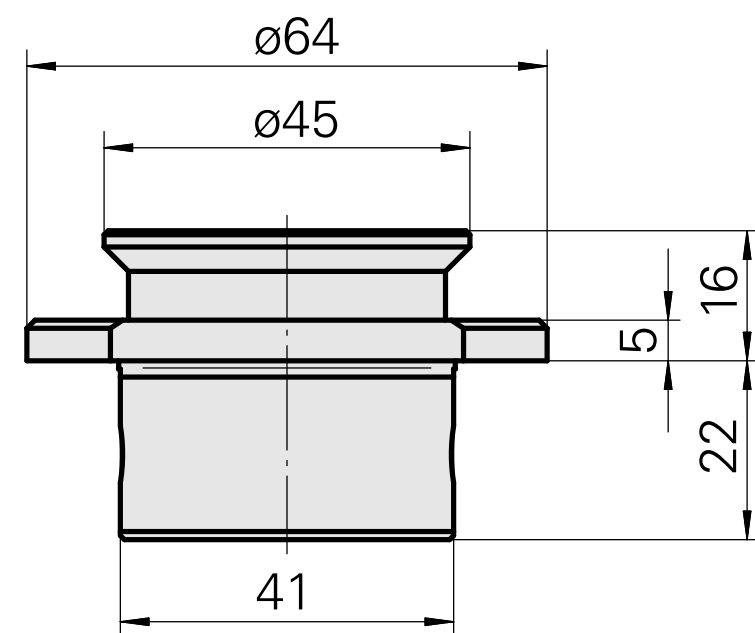

Blanking plug

Technical data

Drive	not live
Fixation MS	Shank D42
X [mm]	16 (0.63")
Y [mm]	-
Z [mm]	-
INDEX TRAUB products	MS52C • A200-6 • MS52-6.3

10887763
W9990311

INDEX

Documents

No downloads available for this product