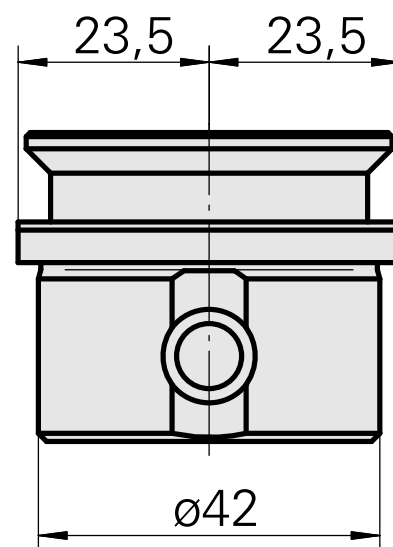

Blanking plug

Technical data

Drive	not live
Fixation MS	Shank D42
X [mm]	16 (0.63")
Y [mm]	-
Z [mm]	-
INDEX TRAUB products	MS52C • A200-6 • MS52-6.3

10887763
W9990311

INDEX

Documents

No downloads available for this product