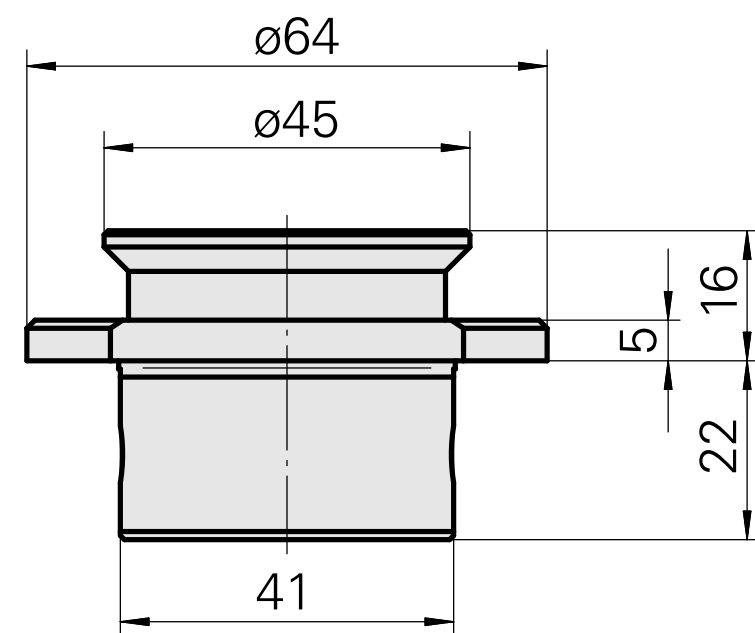

Blanking plug

Technical data

Drive	not live
Fixation MS	Shank D42
X [mm]	16 (0.63")
Y [mm]	-
Z [mm]	-
INDEX TRAUB products	MS52C • A200-6 • MS52-6.3

Documents

No downloads available for this product