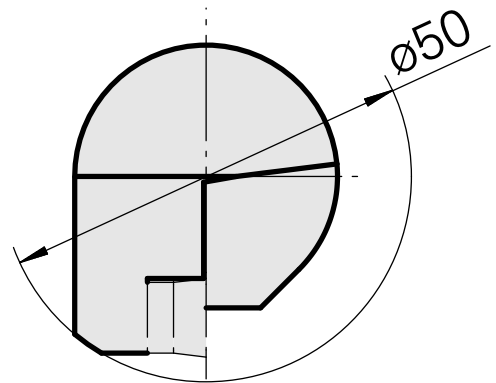

INDEX CAPTO C3 for CC.. 09T3.., right, without gripper groove

Technical data

TH accessories category

INDEX CAPTO C3

Mounting

for CC.. 09T3..

Quick change inserts

Turning tool holder