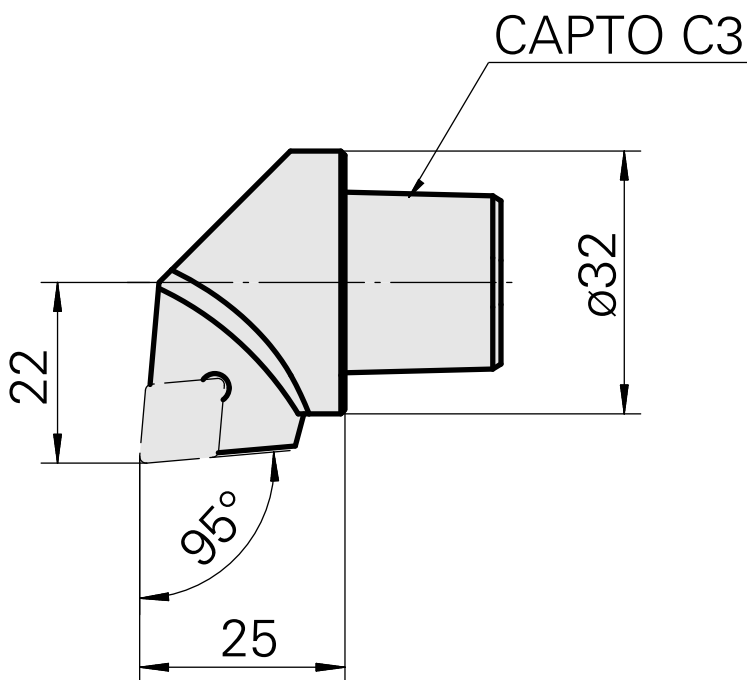

## INDEX CAPTO C3 for CC.. 09T3.., right, without gripper groove

### Technical features

TH accessories category

INDEX CAPTO C3

Mounting

for CC.. 09T3..

Quick change inserts

Turning tool holder