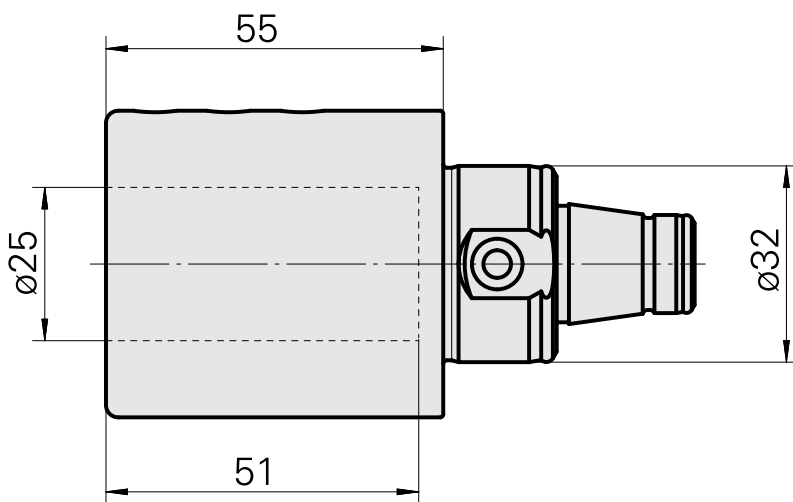

WFB 32-20 D25

Technical data

TH accessories category

WFB 32-20

Mounting

D25

Quick change inserts

Weldon mounting

[Clamping sleeve D12](#)

Product ID : 10964938

Previous product ID : 993112.----
