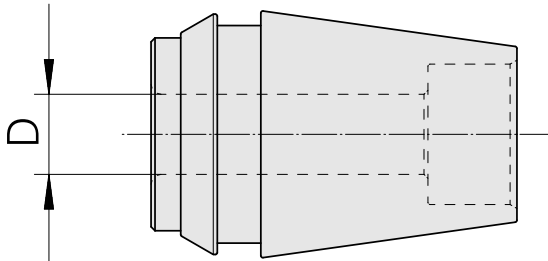

ER-shrink collet ER 25 14mm

Technical data

| | |
|--------------------------------|------------------|
| TH accessories category | ER-shrink collet |
| Mounting | ER25 |
| Tool mounting | 14mm |
| Collet type | ER 25 |