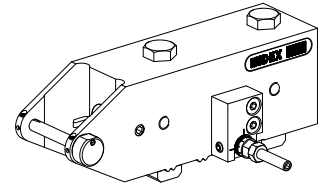

Basic holder MS16 grooving slide Fette T

Technical features

Slide system MS	MS16 grooving slide
Drive	not live
Fixation MS	W serration
Mounting	Fette T160F
X [mm]	88 (3.46")
Y [mm]	–
Z [mm]	0 ()
INDEX TRAUB products	MS16-6