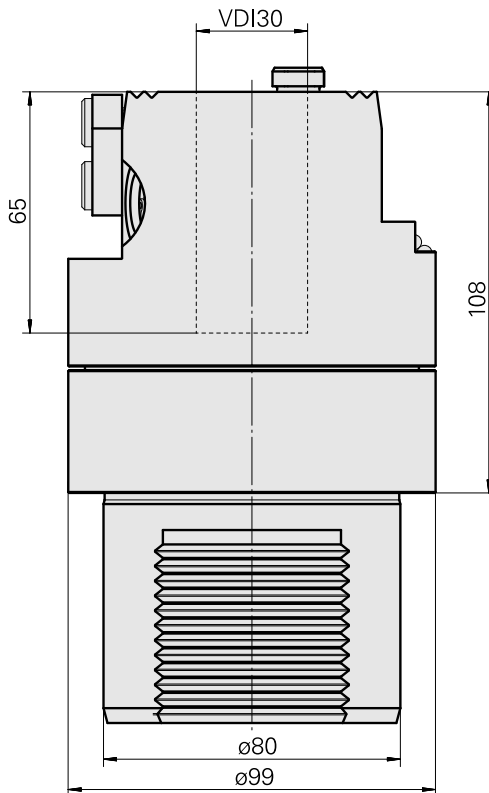

Presetting device D80/VDI30

Technical data

TH accessories category

Adapter for presetting units

Mounting

D80 for presetting devices

Tool mounting

VDI 30