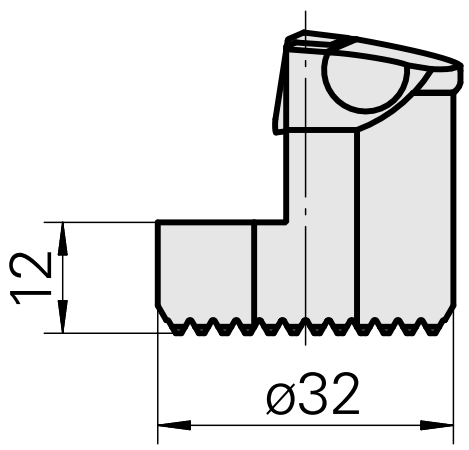

Boring head for VC.. 1604..

Technical data

Mounting	for VC.. 1604..
Cooling	internal
Pressure	50 bar
X [mm]	32 (1.26")
Z [mm]	22 (0.87)
INDEX TRAUB products	G220.3 • G220 • R200 • TNX65/42 • TNX220.3

Documents

No downloads available for this product

Accessories

Required for operation

[Countersunk screw Wohlhaupter Nr. 115673](#)

Product ID : **10587078**

Previous product ID : **W00013.0026**
