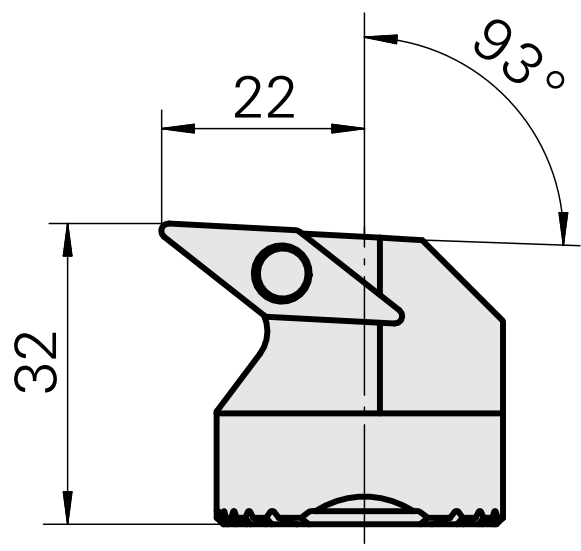

Boring head for VC.. 1604..

Technical data

Mounting	for VC.. 1604..
Cooling	internal
Pressure	50 bar
X [mm]	32 (1.26")
Z [mm]	22 (0.87)
INDEX TRAUB products	G220.3 • G220 • R200 • TNX65/42 • TNX220.3

Documents

No downloads available for this product

Accessories

Required for operation

[Countersunk screw Wohlhaupter Nr. 115673](#)

Product ID : **10587078**

Previous product ID : **W00013.0026**
