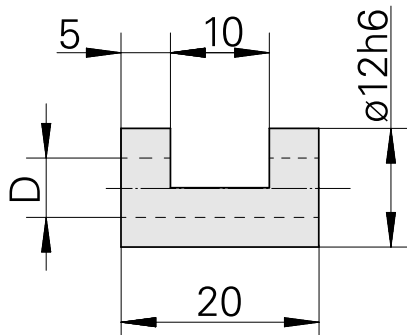

Bush

Technical features

TH accessories category	Clamping sleeve
Mounting	D12
Tool mounting	2.5 mm

Documents

No downloads available for this product