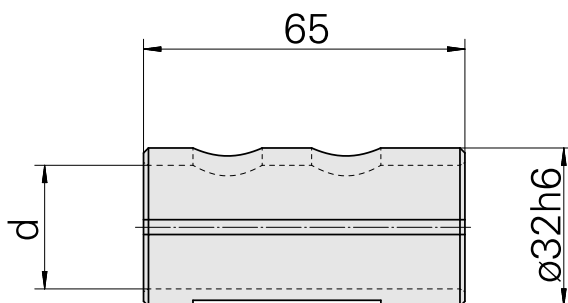

Mounting sleeve D32/ pre-machined

Technical data

TH accessories category	Mounting sleeve
Mounting	D32
Tool mounting	pre-machined

Documents

No downloads available for this product