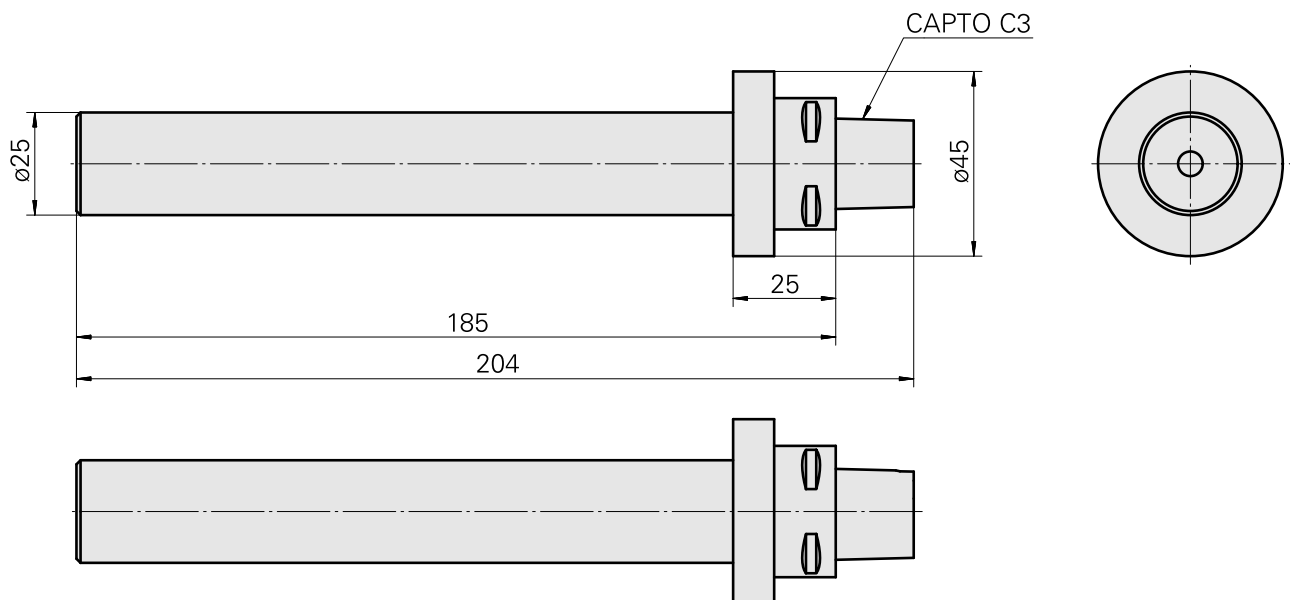

## INDEX CAPTO C3 D25, Calibrating tool

### Technical data

TH accessories category	INDEX CAPTO C3
Mounting	D25
Quick change inserts	Calibrating tool

10854244  
269801.4032

**INDEX**

---