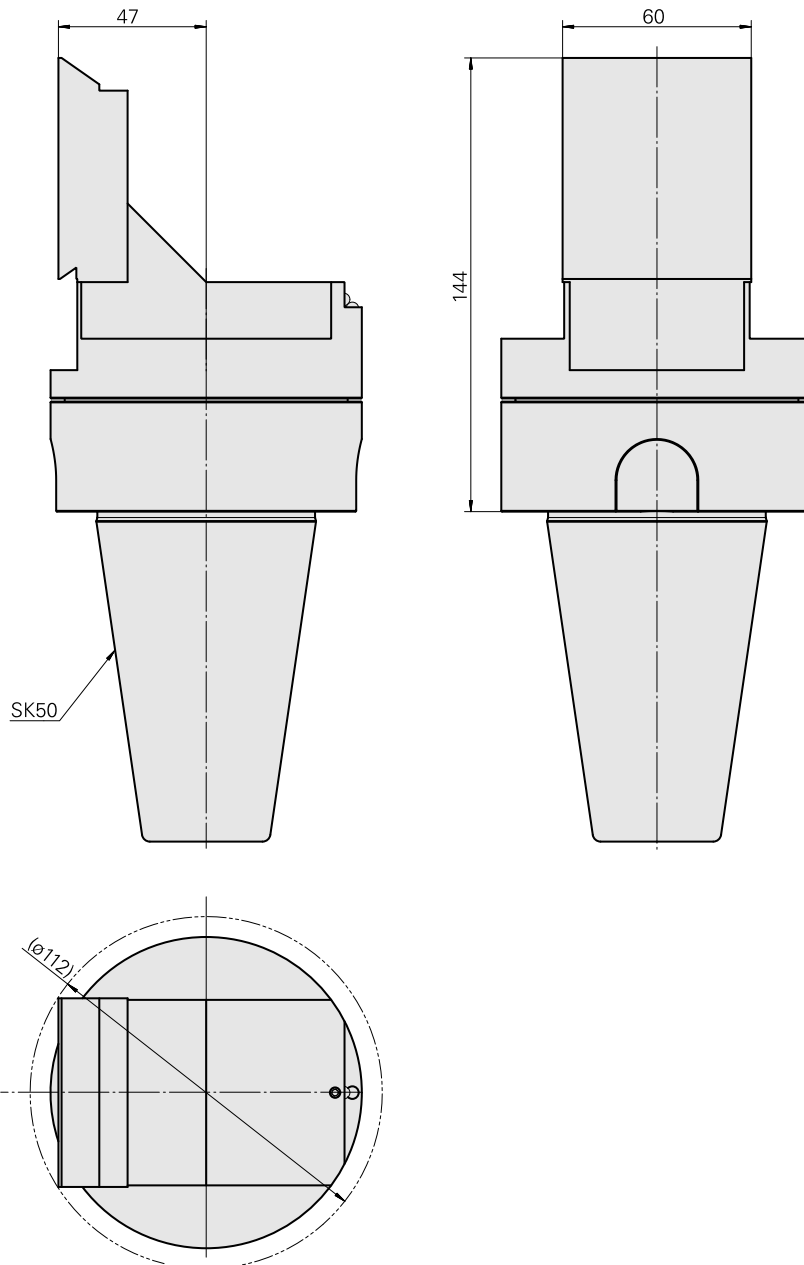

Adaptor

Technical features

TH accessories category

Adapter for presetting units

Mounting

SK50

Tool mounting

MS16/MS22 Cross slide