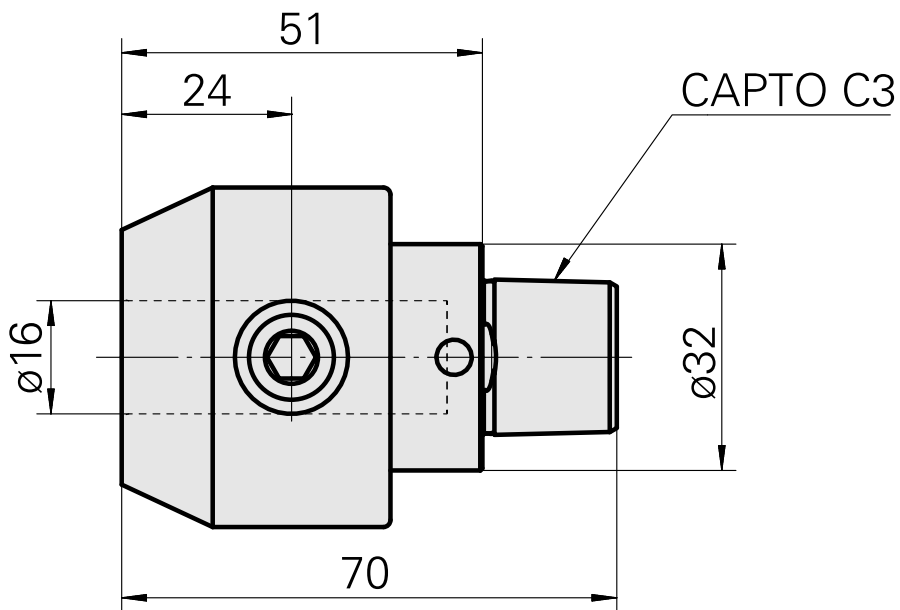

INDEX CAPTO C3 D16

Technical data

TH accessories category

INDEX CAPTO C3

Mounting

D16

Quick change inserts

Weldon mounting

Documents

No downloads available for this product

Accessories

Optional accessories

Other accessories

[Mounting sleeve with collar D16](#)

Product ID : 10914323

Previous product ID : W67511.04--

[Clamping sleeve D16](#)

Product ID : 10981161

Previous product ID : W95280.215-
