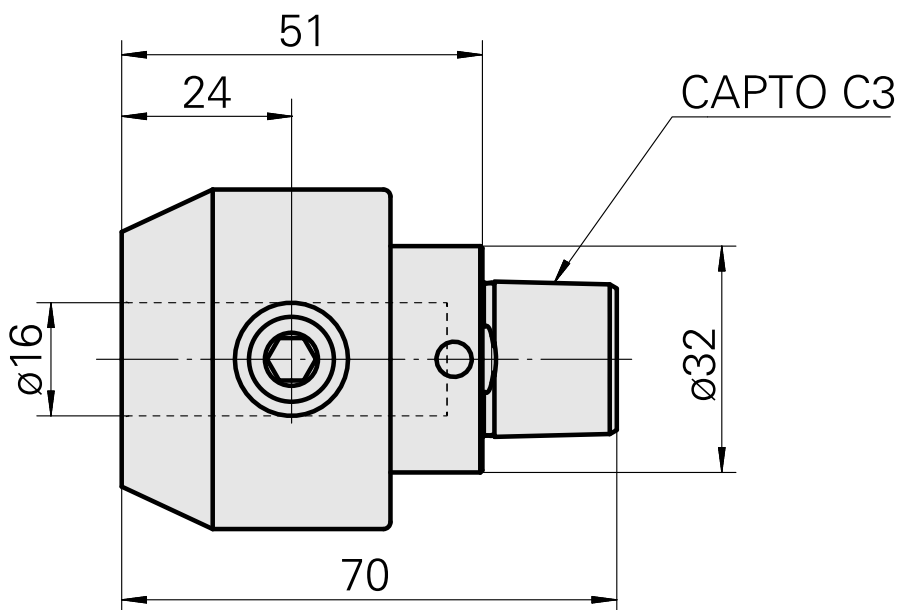

### Technical data

TH accessories category

INDEX CAPTO C3

Mounting

D16

Quick change inserts

Weldon mounting