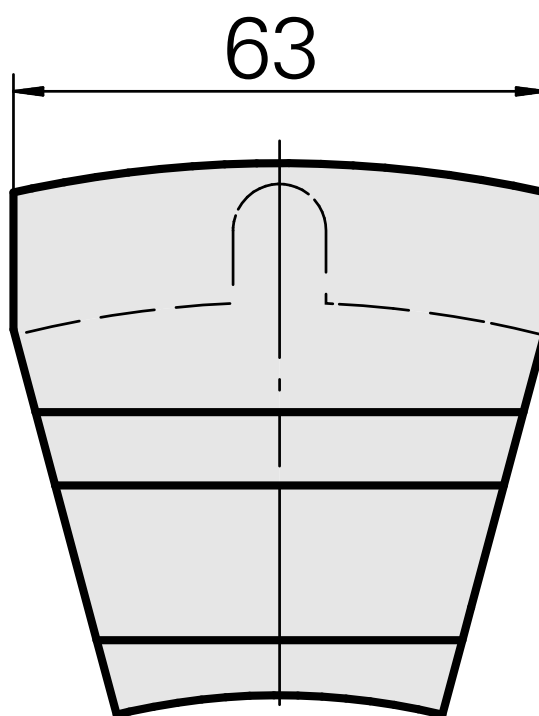

Blanking plug Circular prism

Technical data

Shank TNL

Drive

Fixation TNL

INDEX TRAUB products

Circular prism

not live

Central tensioning screw

TNK36 • TNL26

10829277
985571

INDEX

Documents

No downloads available for this product