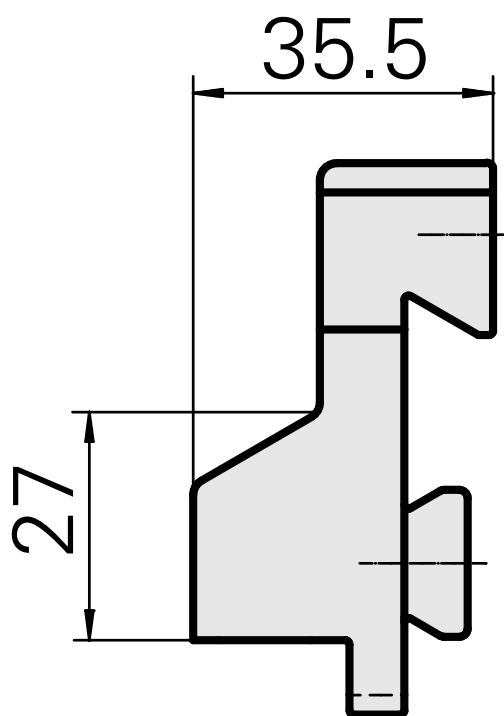

Blanking plug Circular prism

Technical data

Shank TNL

Drive

Fixation TNL

INDEX TRAUB products

Circular prism

not live

Central tensioning screw

TNK36 • TNL26

10829277
985571

INDEX

Documents

No downloads available for this product