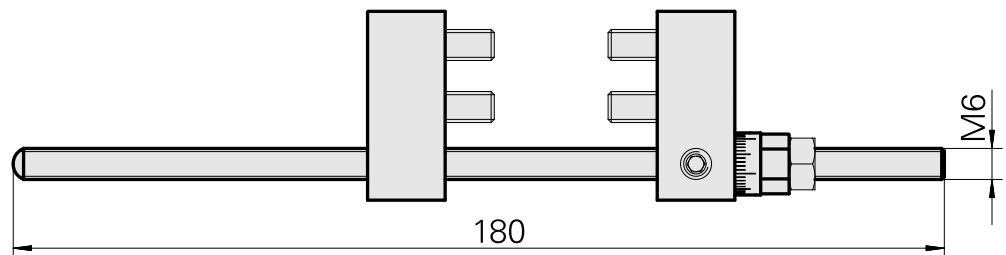

Stop Feineinstellung; groß

Technical data

There are currently no additional technical features stored for this product

Documents

No downloads available for this product