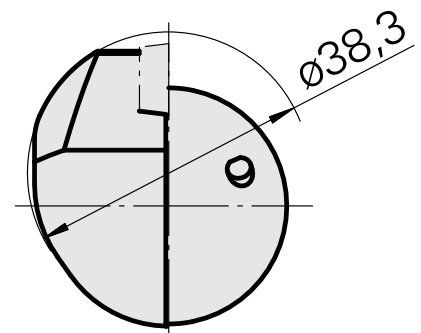

INDEX CAPTO C3 for CC.. 09T3.., left, with gripper groove

Technical data

TH accessories category

INDEX CAPTO C3

Mounting

for CC.. 09T3..

Quick change inserts

Turning tool holder