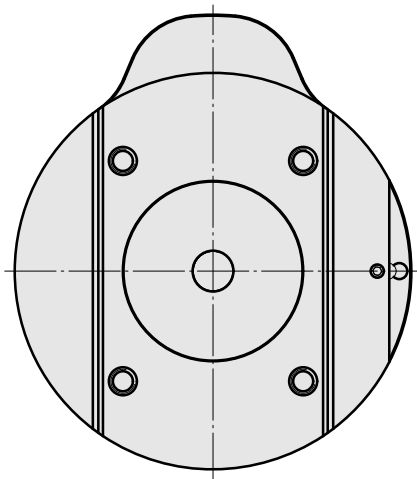

Adaptor

Technical features

TH accessories category

Adapter for presetting units

Mounting

D80 for presetting devices

Tool mounting

Compact shank 45