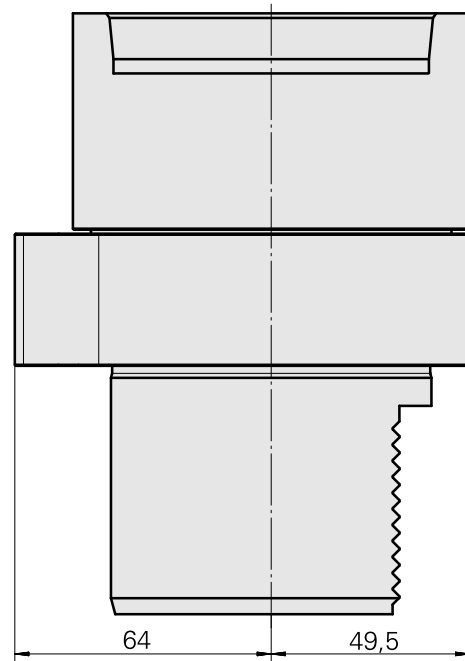

Adaptor

Technical features

TH accessories category

Adapter for presetting units

Mounting

D80 for presetting devices

Tool mounting

Compact shank 45