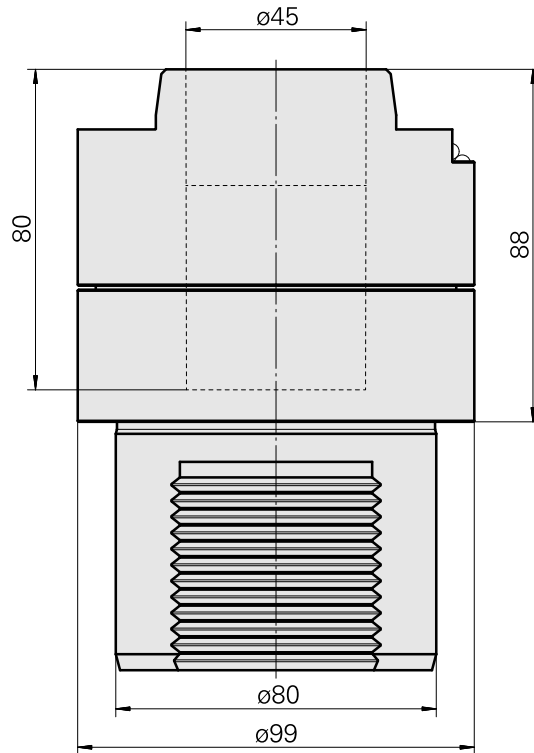

Adaptor

Technical features

TH accessories category

Adapter for presetting units

Mounting

D80 for presetting devices

Tool mounting

Compact shank 45