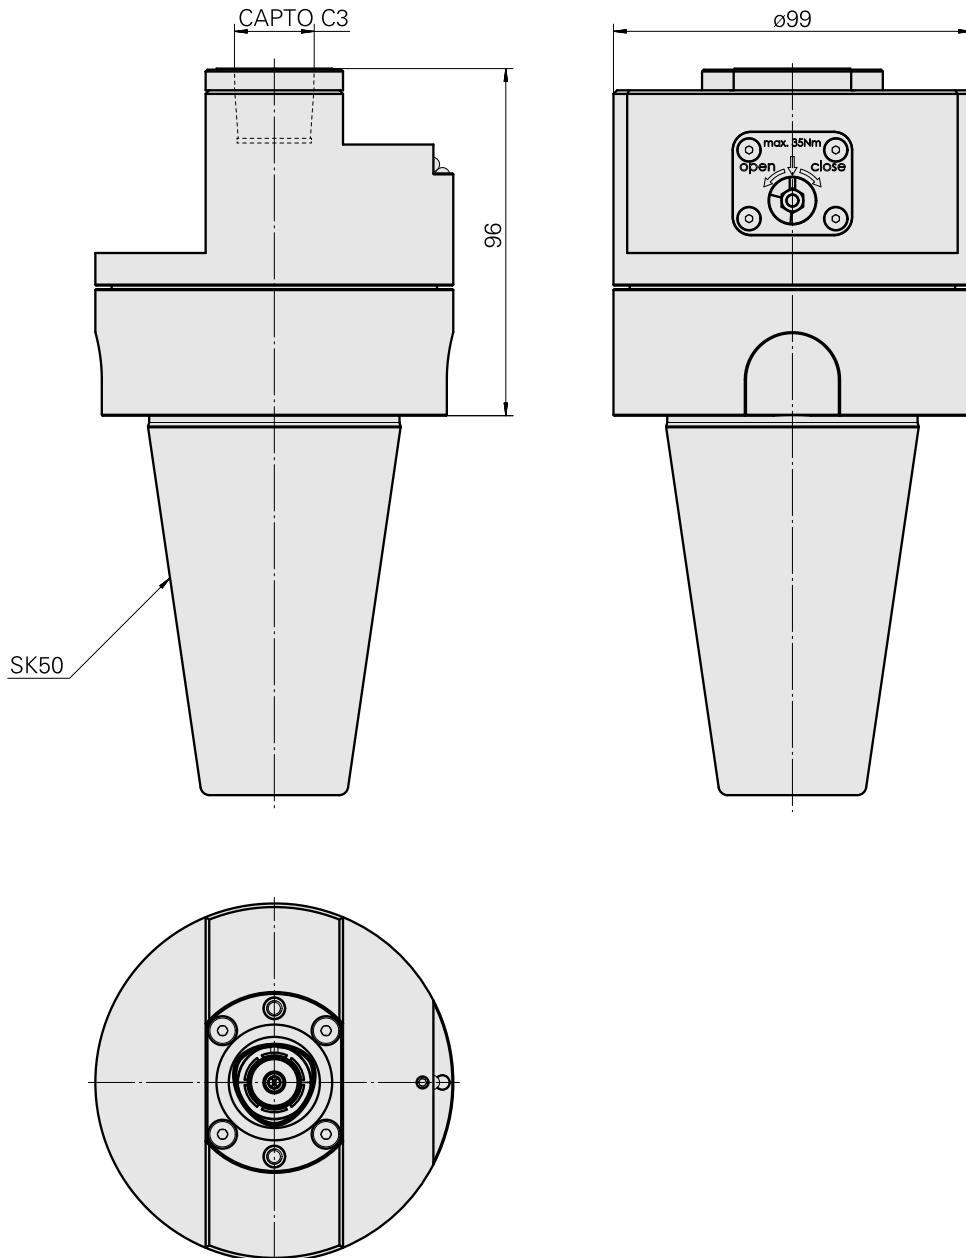

Adaptor

Technical features

TH accessories category

Adapter for presetting units

Mounting

SK50

Tool mounting

INDEX CAPTO C3