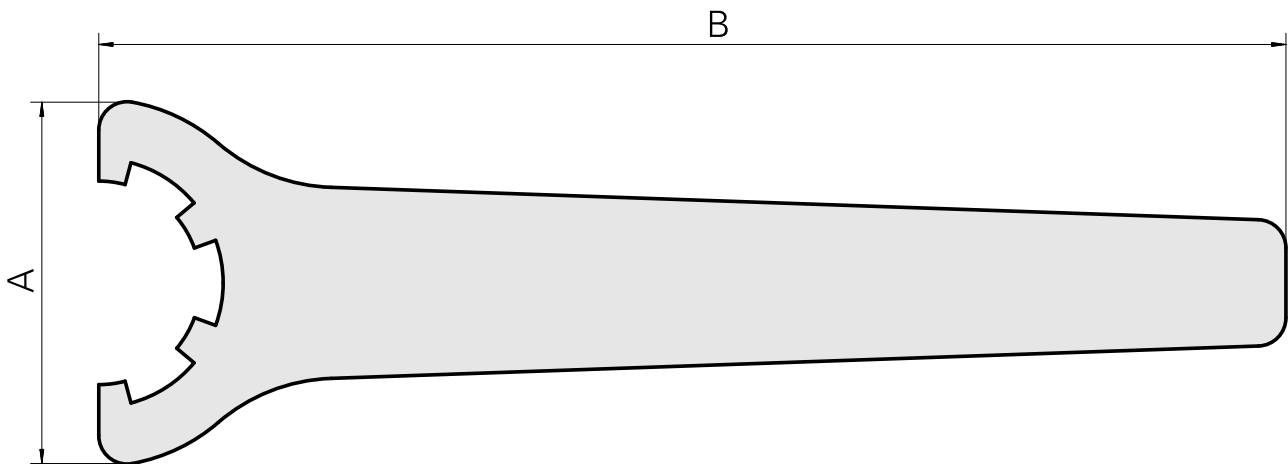

Spanner

Technical features

TH accessories category	Tool
Mounting	ER25
Collet type	ER 25
Clamping nut type	Female thread
Tools for Collet chucks	Clamping nut wrench

Documents

No downloads available for this product