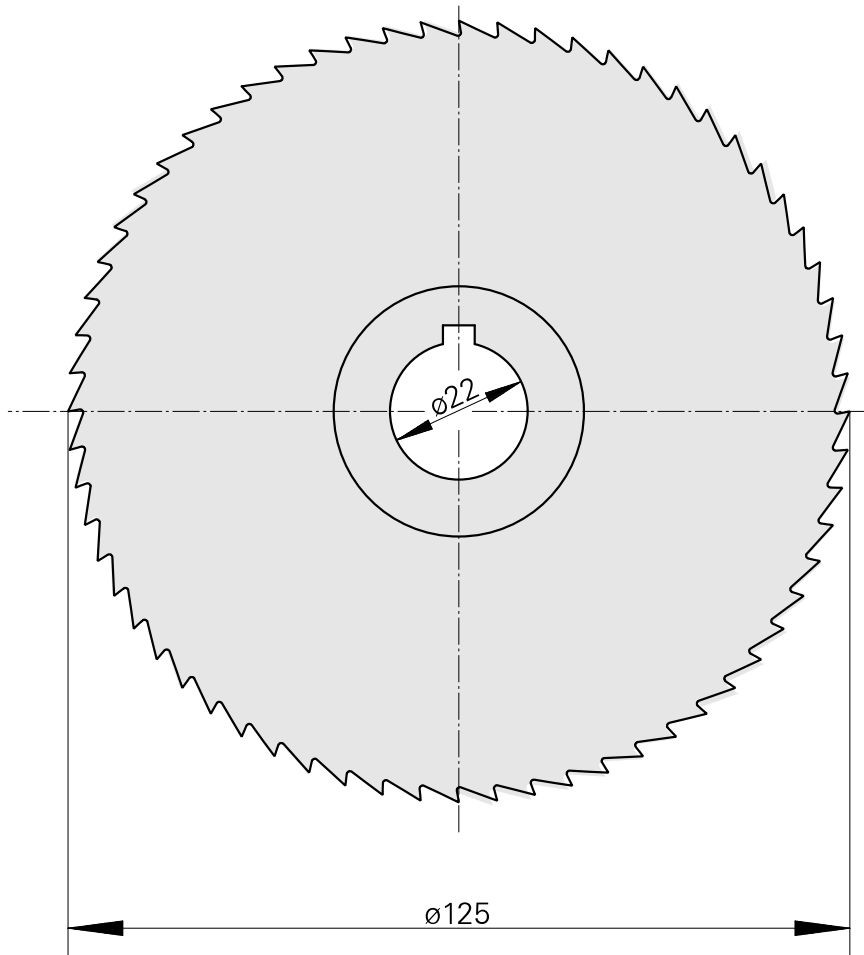

## Saw blade, circular saw blade width 6 mm (0.23")

### Technical data

TH accessories category

Circular saw blade d125

Tool mounting

22mm

10786817  
223015.2560