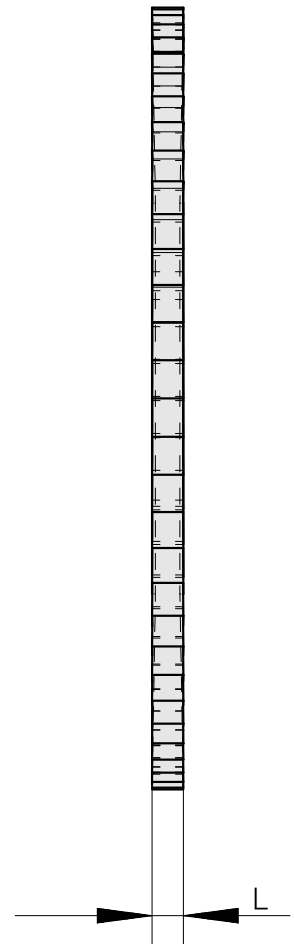

## Saw blade, circular saw blade width 6 mm (0.23")

### Technical data

TH accessories category

Circular saw blade d125

Tool mounting

22mm

10786817  
223015.2560